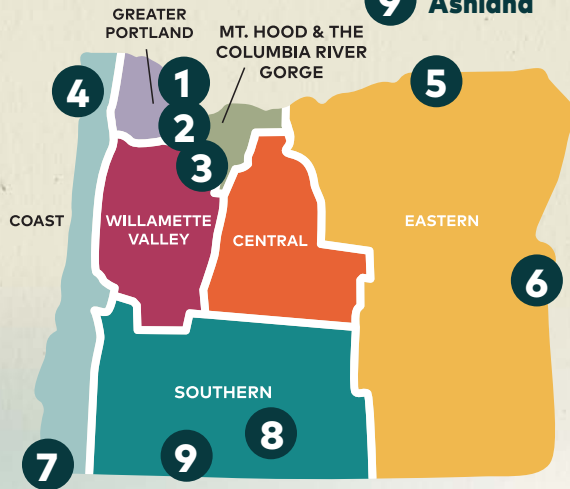

Did you know that Oregon's Welcome Centers assist over 200,000 visitors annually?
Display your brochure or visitor guide at one or more of the seven OREGON WELCOME CENTERS at high-traffic gateways to the state!

- 1 Portland Intl. Airport
- 2 Portland Intl. Airport Car Rental Facility
- 3 Oregon City
- 4 Seaside
- 5 Boardman
- 6 Ontario
- 7 Brookings
- 8 Klamath Falls
- 9 Ashland