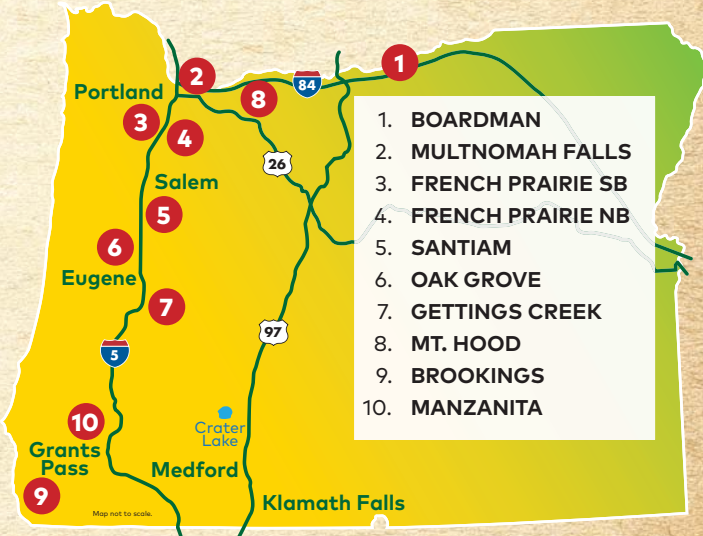

OREGON REST AREA ADVERTISING

1. BOARDMAN
2. MULTNOMAH FALLS
3. FRENCH PRAIRIE SB
4. FRENCH PRAIRIE NB
5. SANTIAM
6. OAK GROVE
7. GETTINGS CREEK
8. MT. HOOD
9. BROOKINGS
10. MANZANITA

Oregon Rest Area Advertising Program has thousands of potential customers stop at these eleven managed rest areas, looking for information about where to eat, sleep, explore and shop. **Backlit posters, brochures and magazines** connect millions of travelers with valuable information while inspiring them to make the most of their Oregon experience.

SHIPPING INSTRUCTIONS

Ship All Materials for Distribution at
BOARDMAN | MULTNOMAH FALLS
FRENCH PRAIRIE | SANTIAM | OAK GROVE
GETTINGS CREEK | MT. HOOD

Certified Folder Display Service, Inc.
ATTN: REST STOP PROGRAM
 12314 NE Whitaker Way
 Portland, Oregon 97230
 503-252-2570

SPECIAL SAVINGS

Available Discounts

- Buy All LocationsSAVE 35%
- Buy 5 LocationsSAVE 25%
- Buy 4 LocationsSAVE 20%
- Buy 3 LocationsSAVE 15%
- Buy 2 LocationsSAVE 10%
- PrepaymentSAVE 8%
- Non-ProfitSAVE 5%