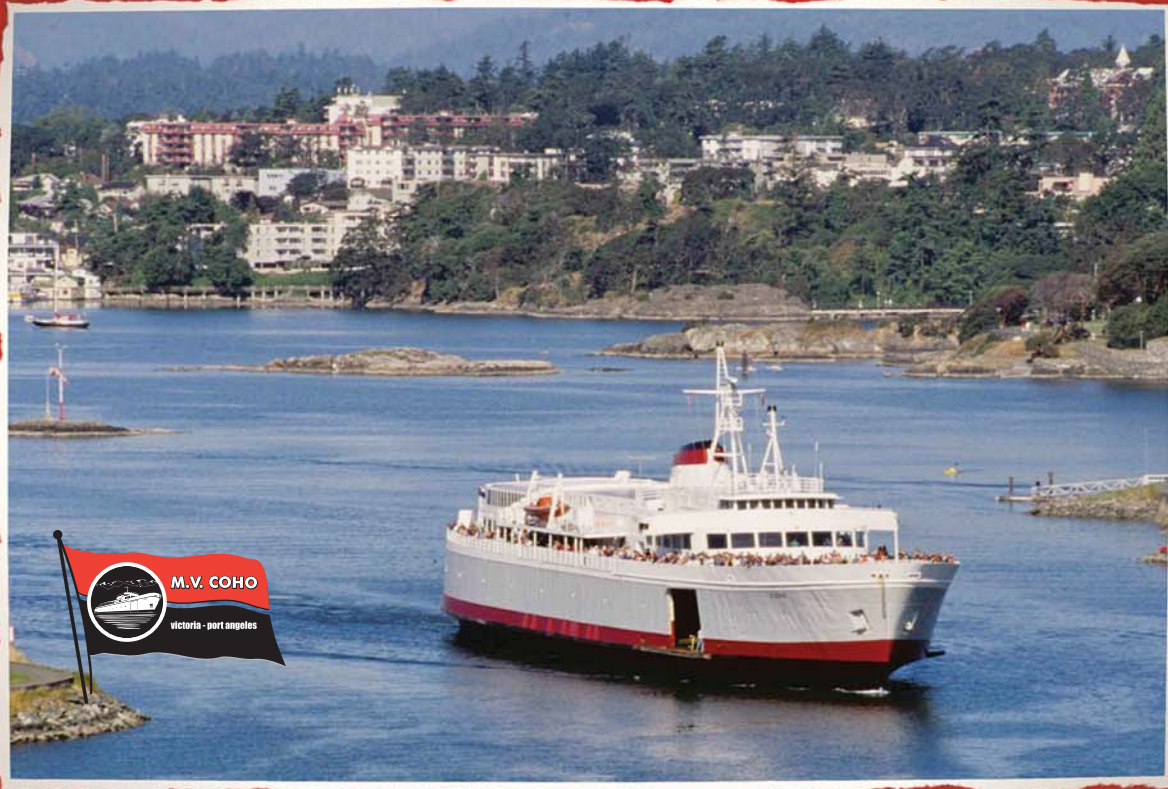

# COHO FERRY SYSTEM ADVERTISING PROGRAM

YEAR-ROUND PROGRAM

## CERTIFIED FOLDER DISPLAY SERVICE, INC.

The M.V Coho operates year-round service between Victoria BC and Port Angeles WA. This vehicle carrying Ferry operates 4 sailings a day during the Summer Months, 2-3 sailings fall and Spring with 1 sailing during the Winter. Crossing time is 1 Hour and 35 minutes.