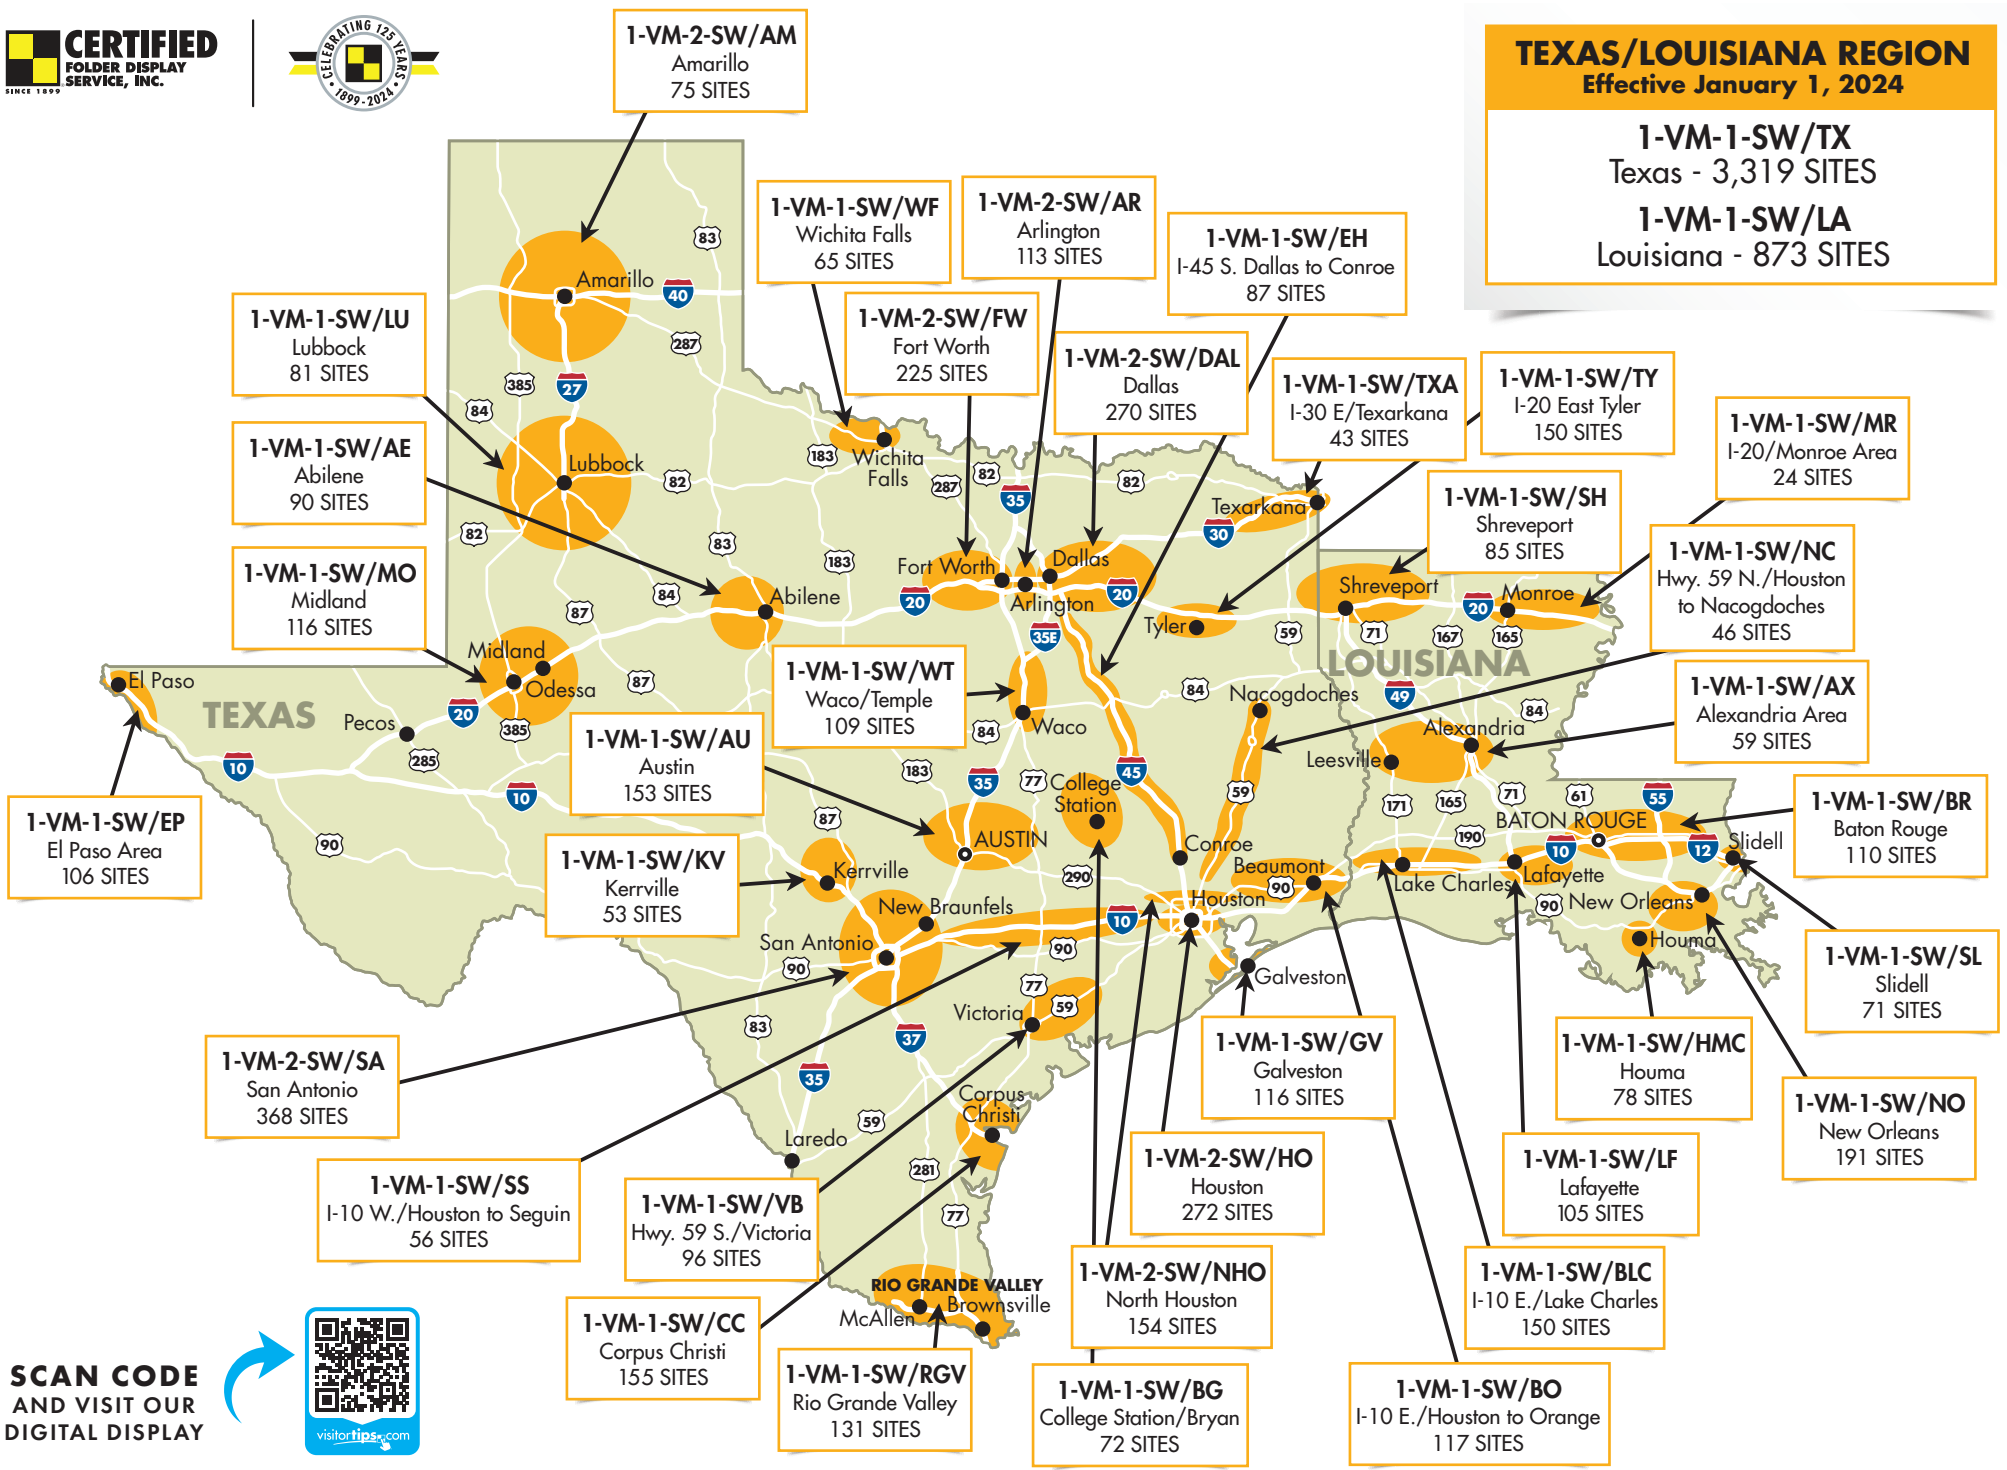

TEXAS/LOUISIANA REGION
Effective January 1, 2024

1-VM-1-SW/TX
Texas - 3,319 SITES
1-VM-1-SW/LA
Louisiana - 873 SITES

SCAN CODE
AND VISIT OUR
DIGITAL DISPLAY

visitortips.com