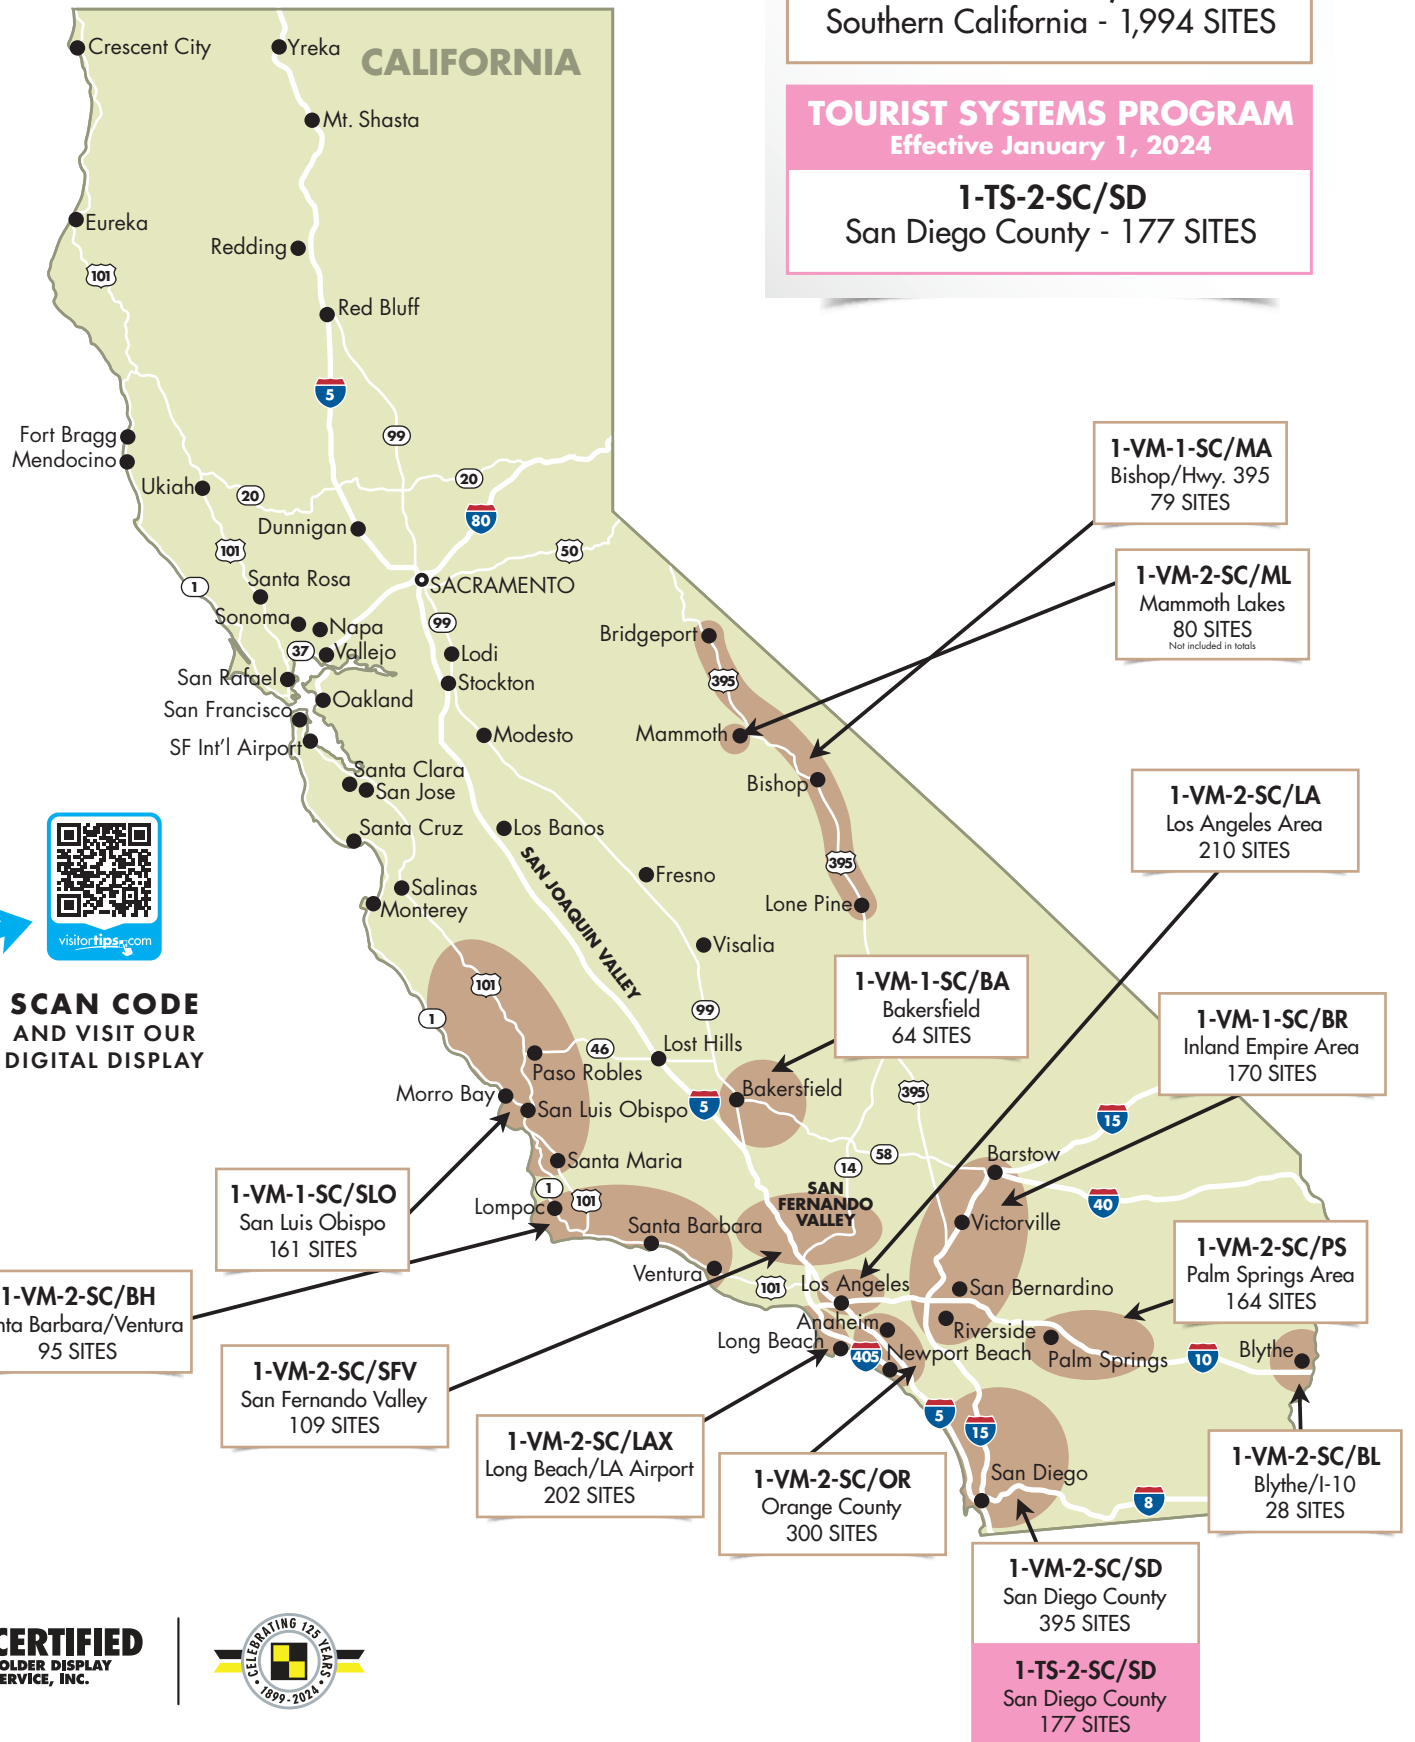

SOUTHERN CALIFORNIA
Effective January 1, 2024

1-VM-1-SC/C
Southern California - 1,994 SITES

TOURIST SYSTEMS PROGRAM
Effective January 1, 2024

1-TS-2-SC/SD
San Diego County - 177 SITES

SCAN CODE
AND VISIT OUR
DIGITAL DISPLAY