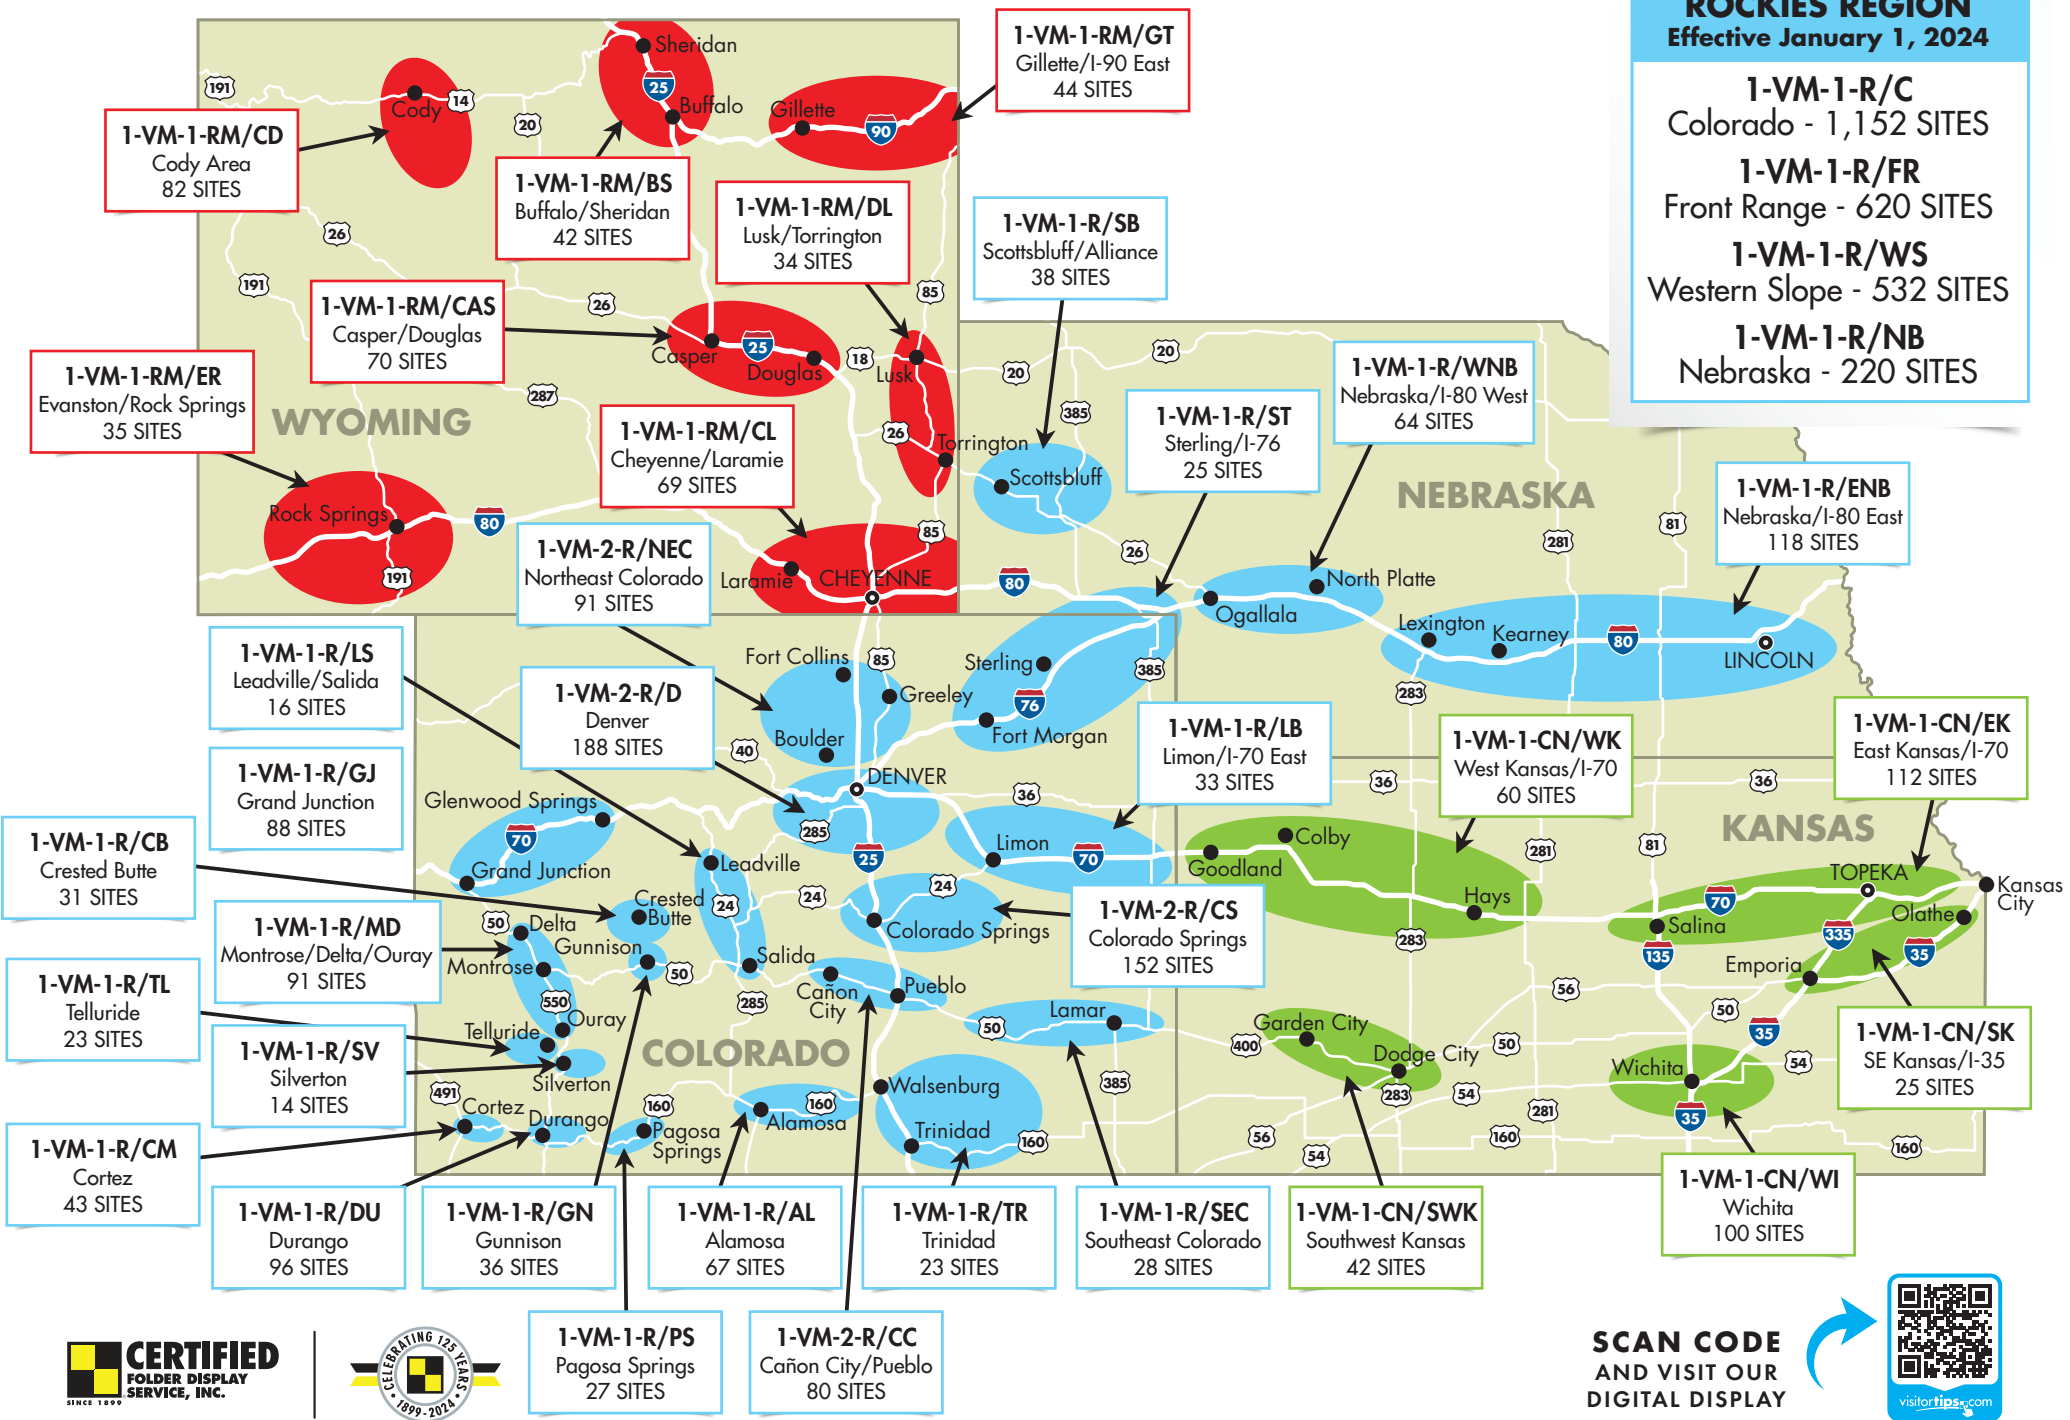

ROCKIES REGION
Effective January 1, 2024

- 1-VM-1-R/C**
Colorado - 1,152 SITES
- 1-VM-1-R/FR**
Front Range - 620 SITES
- 1-VM-1-R/WS**
Western Slope - 532 SITES
- 1-VM-1-R/NB**
Nebraska - 220 SITES

SCAN CODE
AND VISIT OUR
DIGITAL DISPLAY