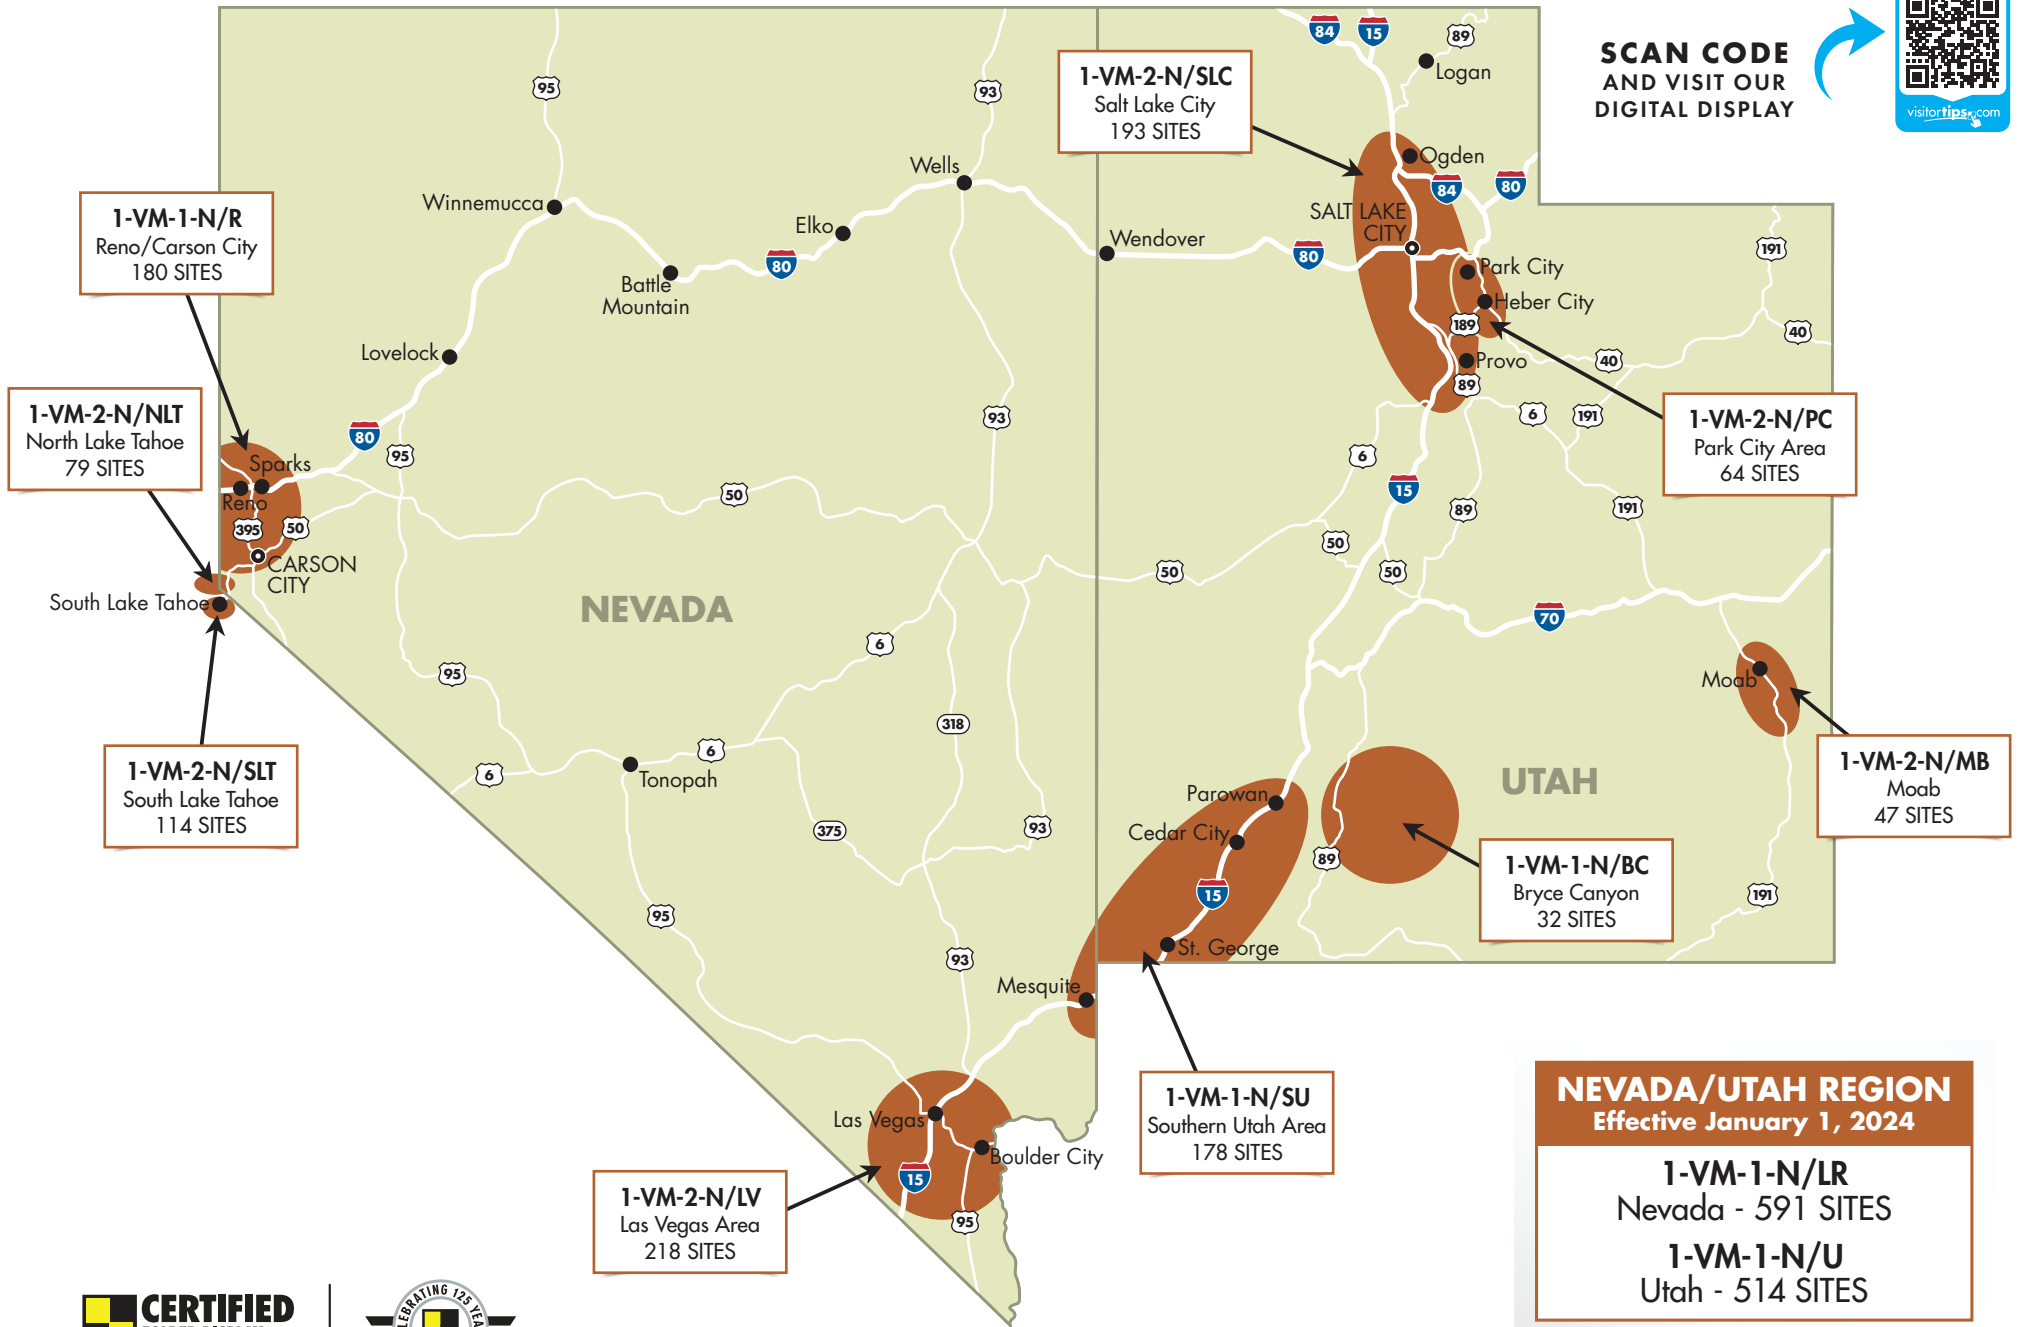

SCAN CODE AND VISIT OUR DIGITAL DISPLAY

NEVADA/UTAH REGION
Effective January 1, 2024

1-VM-1-N/LR
Nevada - 591 SITES

1-VM-1-N/U
Utah - 514 SITES