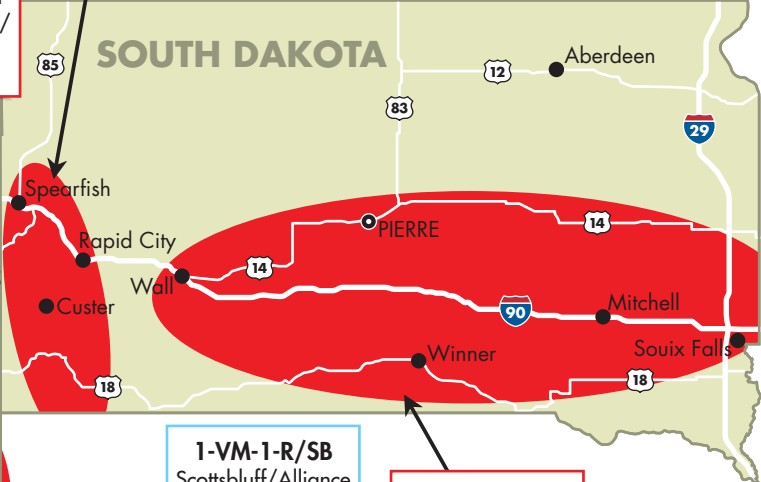

**MONTANA/WYOMING
SOUTH DAKOTA**
Effective January 1, 2024

1-VM-1-RM/M
Montana - 506 SITES

1-VM-1-RM/SD
South Dakota - 297 SITES

1-VM-1-RM/WY
Wyoming - 376 SITES

**SCAN CODE
AND VISIT OUR
DIGITAL DISPLAY**

1-VM-1-RM/MV
Missoula
74 SITES

1-VM-1-RM/GL
Glacier Route
89 SITES

1-VM-1-RM/HG
Helena/Great Falls
90 SITES

1-VM-1-RM/BU
Butte/I-15
62 SITES

1-VM-1-RM/BI
Billings
94 SITES

1-VM-1-RM/RC
Rapid City/
Black Hills Area
209 SITES

1-VM-1-RM/GT
Gillette/Sundance/
I-90 East
44 SITES

1-VM-1-RM/YL
Yellowstone
97 SITES

1-VM-1-RM/CD
Cody/Big Horn Basin
82 SITES

1-VM-1-RM/BS
Buffalo/Sheridan
42 SITES

1-VM-1-RM/CAS
Casper/Douglas
70 SITES

1-VM-1-R/SB
Scottsbluff/Alliance
38 SITES

1-VM-1-RM/SE
S.E. South Dakota
88 SITES

1-VM-1-RM/CL
Cheyenne/Laramie
69 SITES

1-VM-1-RM/DL
Lusk/Torrington
34 SITES

1-VM-2-N/SLC
Salt Lake City
193 SITES

1-VM-1-RM/ER
Evanston/Rock Springs
35 SITES