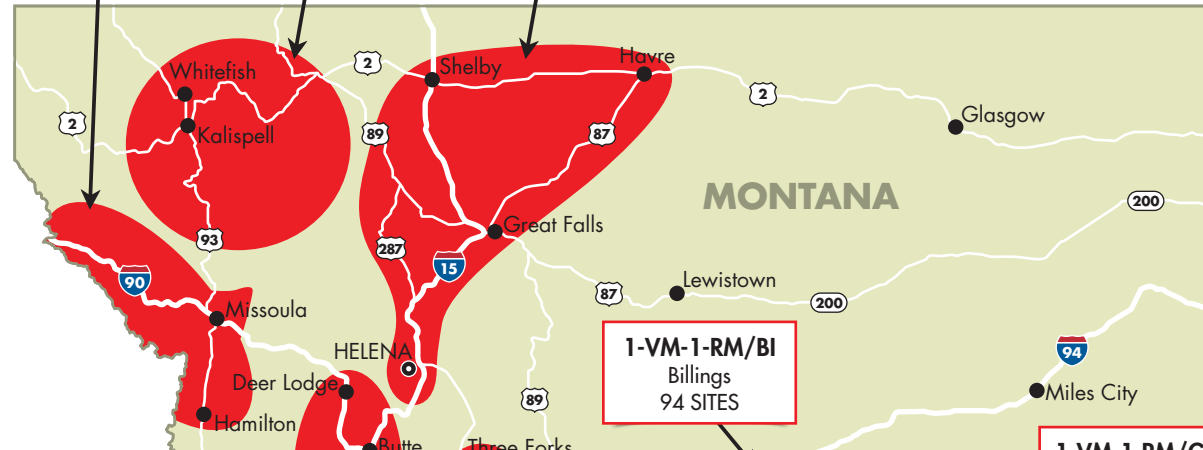

**MONTANA/WYOMING
SOUTH DAKOTA**
Effective January 1, 2024

1-VM-1-RM/M
Montana - 506 SITES

1-VM-1-RM/SD
South Dakota - 297 SITES

1-VM-1-RM/WY
Wyoming - 376 SITES

**SCAN CODE
AND VISIT OUR
DIGITAL DISPLAY**

1-VM-1-RM/MV
Missoula
74 SITES

1-VM-1-RM/GL
Glacier Route
89 SITES

1-VM-1-RM/HG
Helena/Great Falls
90 SITES

1-VM-1-RM/BU
Butte/I-15
62 SITES

1-VM-1-RM/BI
Billings
94 SITES

1-VM-1-RM/RC
Rapid City/
Black Hills Area
209 SITES

1-VM-1-RM/GT
Gillette/Sundance/
I-90 East
44 SITES

1-VM-1-RM/YL
Yellowstone
97 SITES

1-VM-1-RM/CD
Cody/Big Horn Basin
82 SITES

1-VM-1-RM/BS
Buffalo/Sheridan
42 SITES

1-VM-1-RM/CAS
Casper/Douglas
70 SITES

1-VM-1-R/SB
Scottsbluff/Alliance
38 SITES

1-VM-1-RM/SE
S.E. South Dakota
88 SITES

1-VM-1-RM/CL
Cheyenne/Laramie
69 SITES

1-VM-1-RM/DL
Lusk/Torrington
34 SITES

1-VM-2-N/SLC
Salt Lake City
193 SITES

1-VM-1-RM/ER
Evanston/Rock Springs
35 SITES