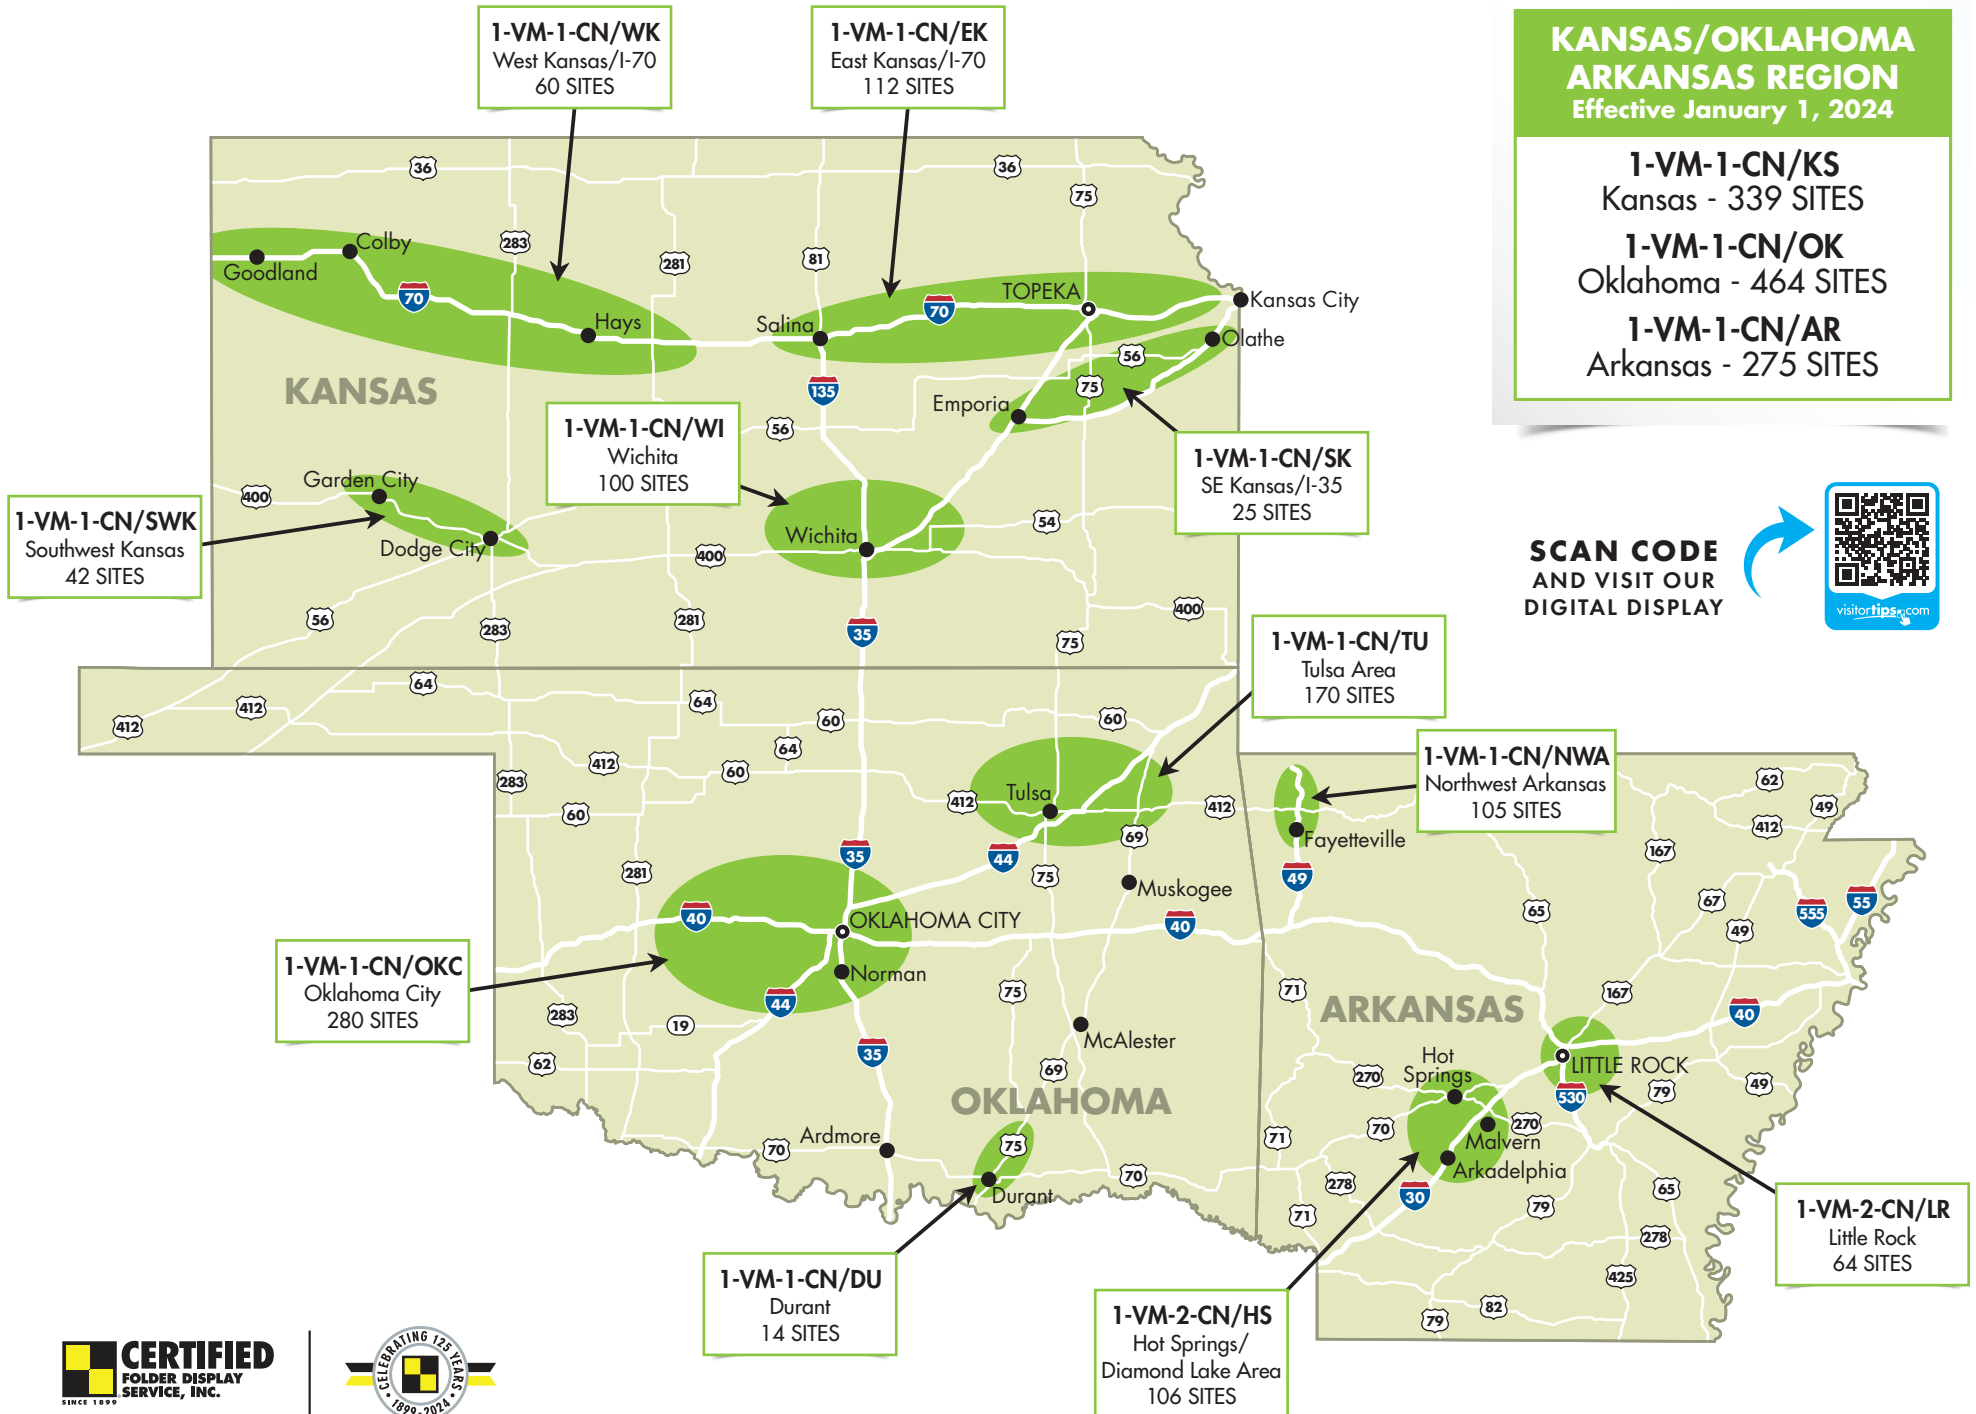

**KANSAS/OKLAHOMA
ARKANSAS REGION**
Effective January 1, 2024

1-VM-1-CN/KS
Kansas - 339 SITES

1-VM-1-CN/OK
Oklahoma - 464 SITES

1-VM-1-CN/AR
Arkansas - 275 SITES

**SCAN CODE
AND VISIT OUR
DIGITAL DISPLAY**