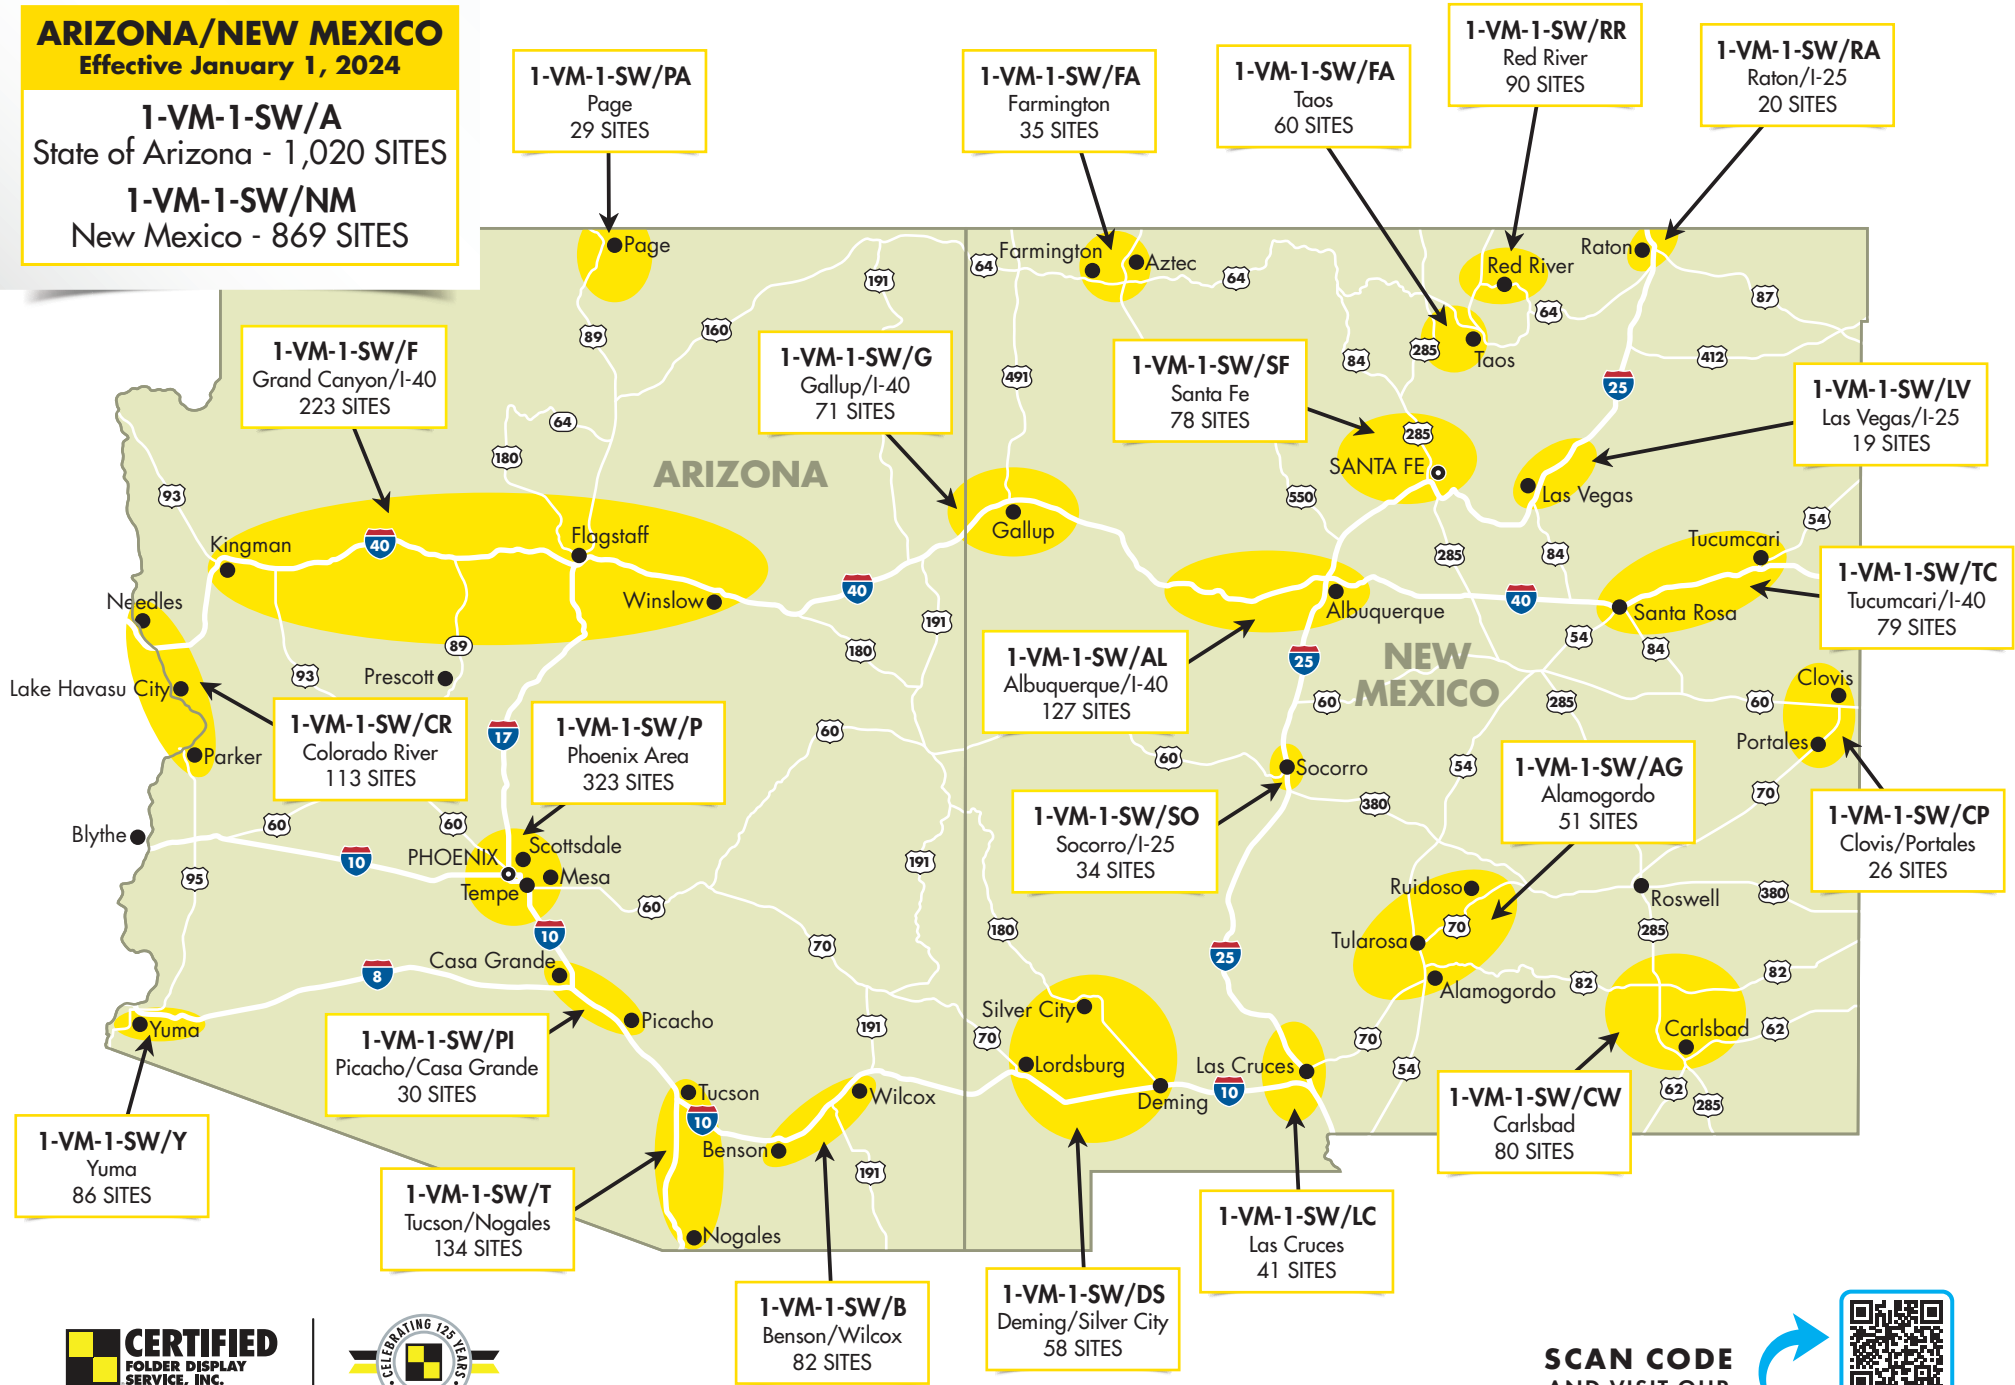

ARIZONA/NEW MEXICO

Effective January 1, 2024

1-VM-1-SW/A
State of Arizona - 1,020 SITES

1-VM-1-SW/NM
New Mexico - 869 SITES

SCAN CODE
AND VISIT OUR
DIGITAL DISPLAY