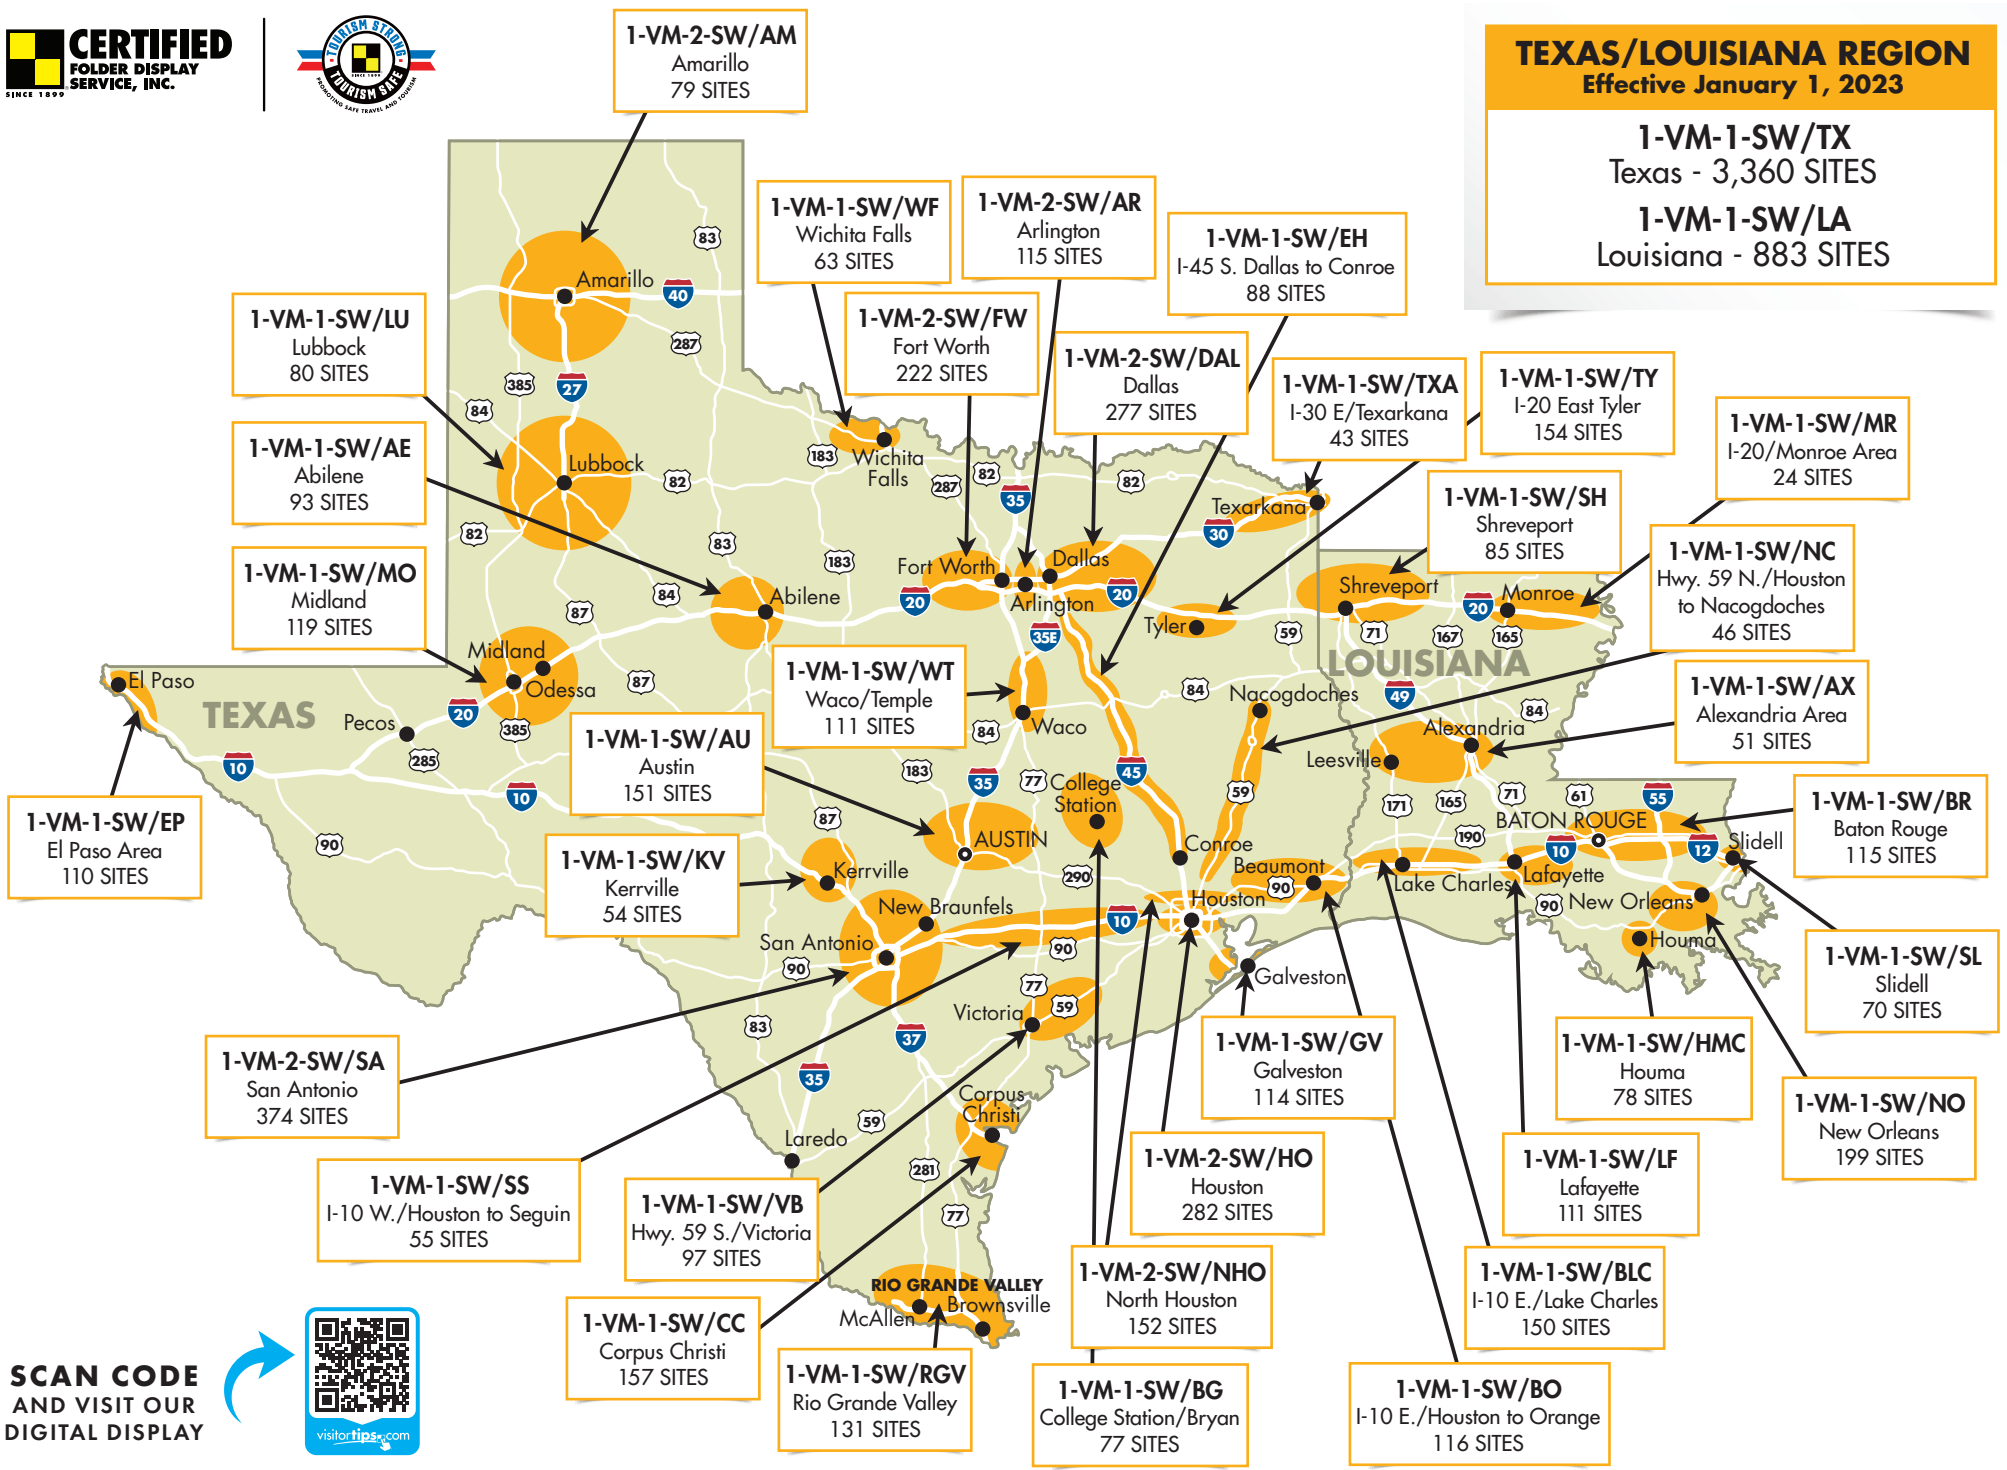

TEXAS/LOUISIANA REGION
Effective January 1, 2023

1-VM-1-SW/TX
Texas - 3,360 SITES

1-VM-1-SW/LA
Louisiana - 883 SITES

SCAN CODE
AND VISIT OUR
DIGITAL DISPLAY