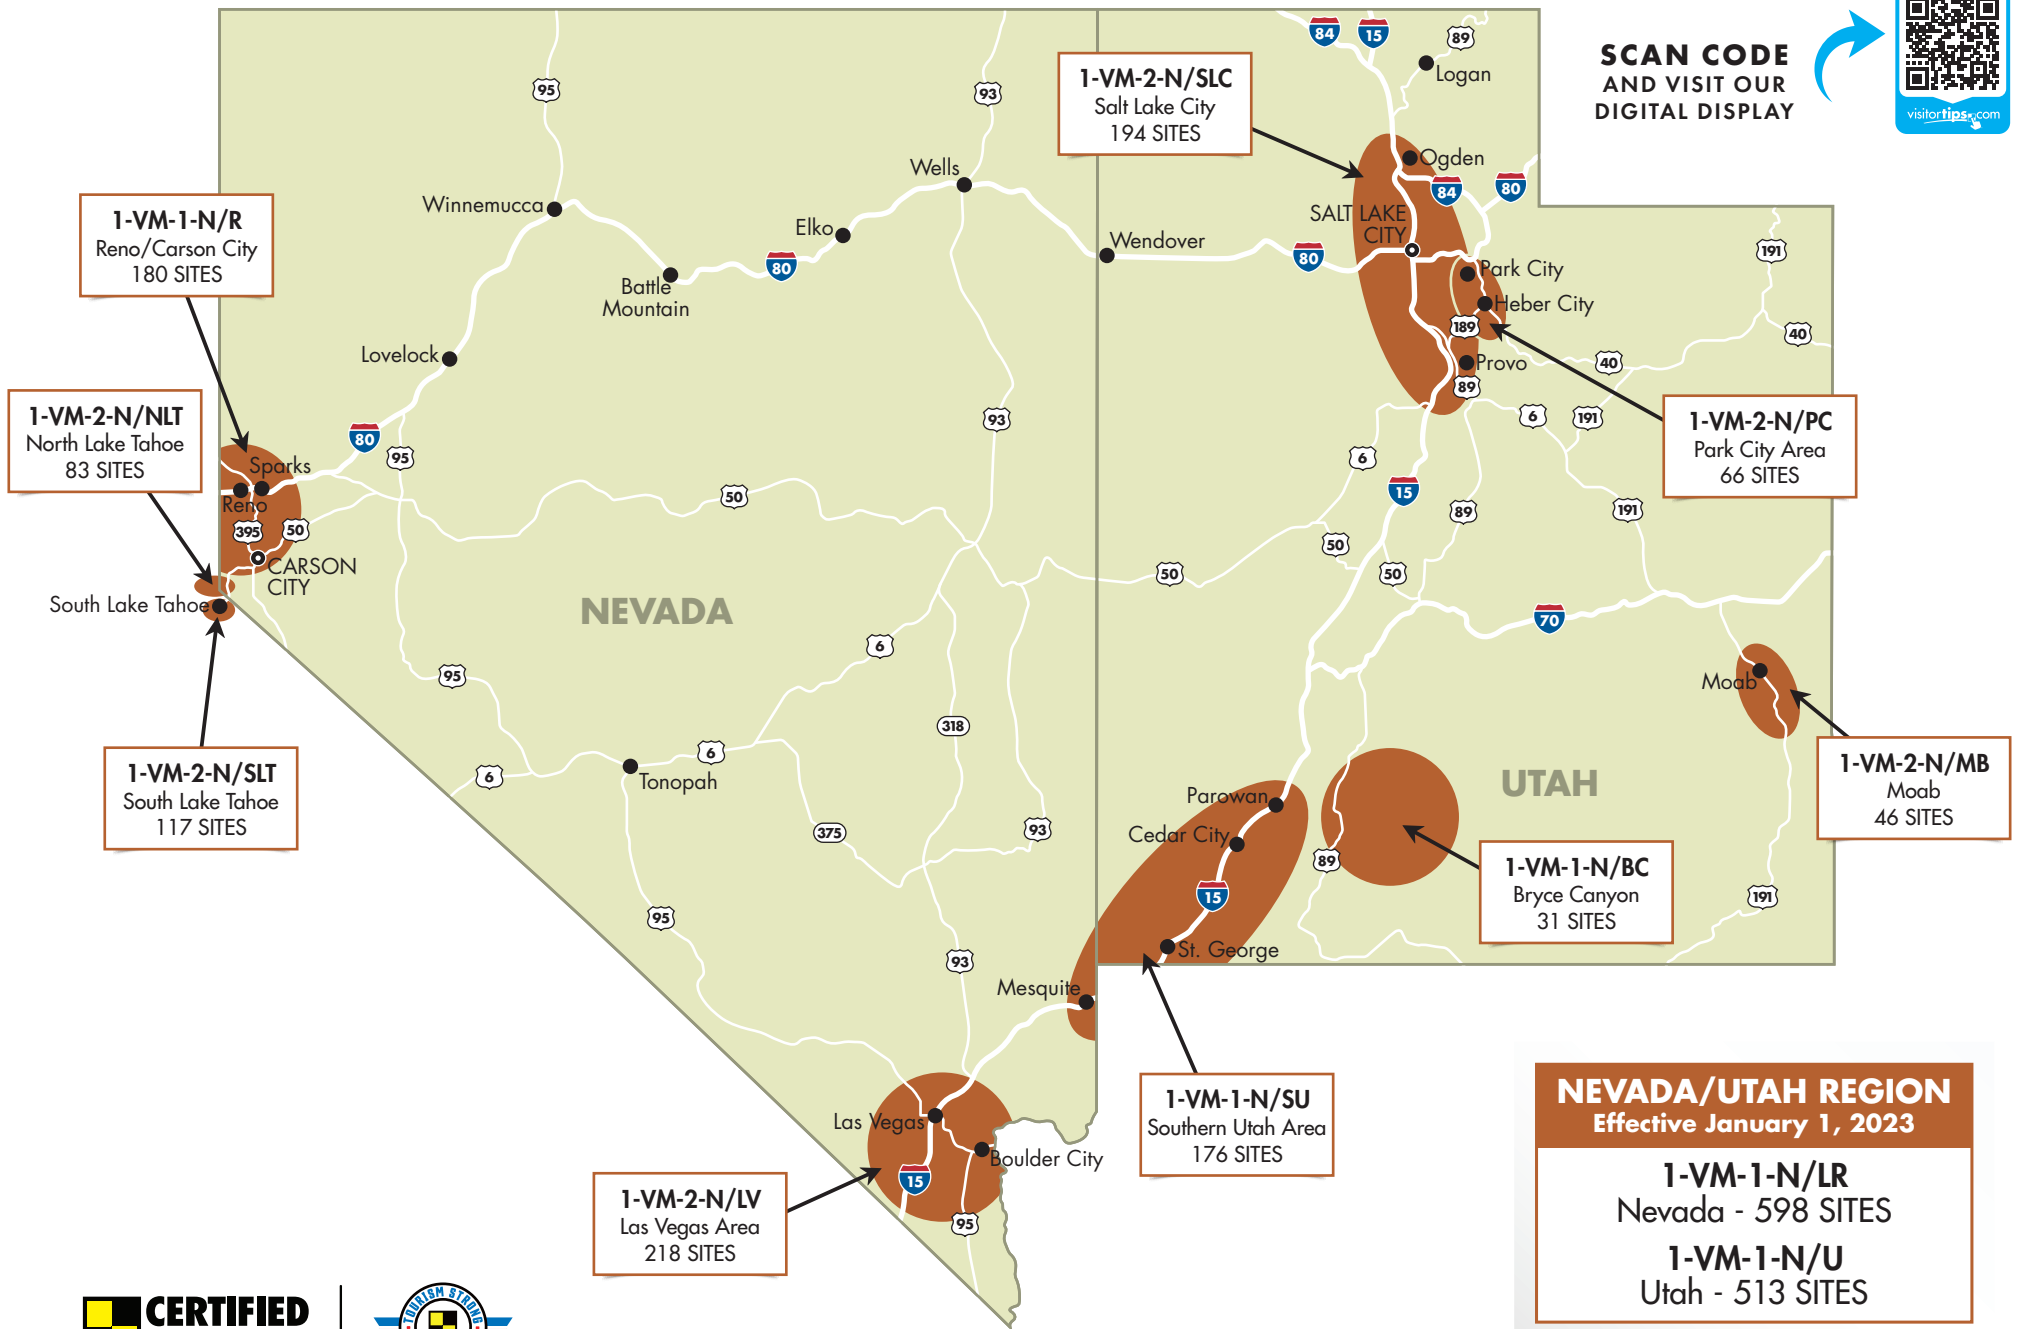

SCAN CODE
AND VISIT OUR
DIGITAL DISPLAY

NEVADA/UTAH REGION
Effective January 1, 2023

1-VM-1-N/LR
Nevada - 598 SITES

1-VM-1-N/U
Utah - 513 SITES