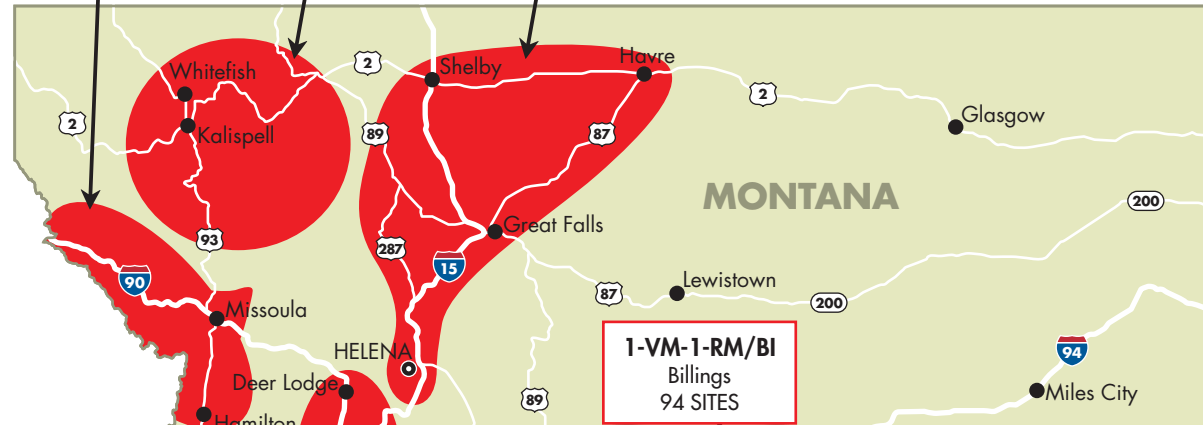

**MONTANA/WYOMING
SOUTH DAKOTA**
Effective January 1, 2023

1-VM-1-RM/M
Montana - 501 SITES

1-VM-1-RM/SD
South Dakota - 299 SITES

1-VM-1-RM/WY
Wyoming - 376 SITES

**SCAN CODE
AND VISIT OUR
DIGITAL DISPLAY**

1-VM-1-RM/MV
Missoula
72 SITES

1-VM-1-RM/GL
Glacier Route
89 SITES

1-VM-1-RM/HG
Helena/Great Falls
87 SITES

1-VM-1-RM/BU
Butte/I-15
62 SITES

1-VM-1-RM/BI
Billings
94 SITES

1-VM-1-RM/RC
Rapid City/
Black Hills Area
199 SITES

1-VM-1-RM/GT
Gillette/Sundance/
I-90 East
45 SITES

1-VM-1-RM/YL
Yellowstone
97 SITES

1-VM-1-RM/CD
Cody/Big Horn Basin
87 SITES

1-VM-1-RM/BS
Buffalo/Sheridan
42 SITES

1-VM-1-RM/CAS
Casper/Douglas
68 SITES

1-VM-1-R/SB
Scottsbluff/Alliance
46 SITES

1-VM-1-RM/SE
S.E. South Dakota
100 SITES

1-VM-1-RM/CL
Cheyenne/Laramie
63 SITES

1-VM-1-RM/DL
Lusk/Torrington
36 SITES

1-VM-2-N/SLC
Salt Lake City
194 SITES

1-VM-1-RM/ER
Evanston/Rock Springs
35 SITES