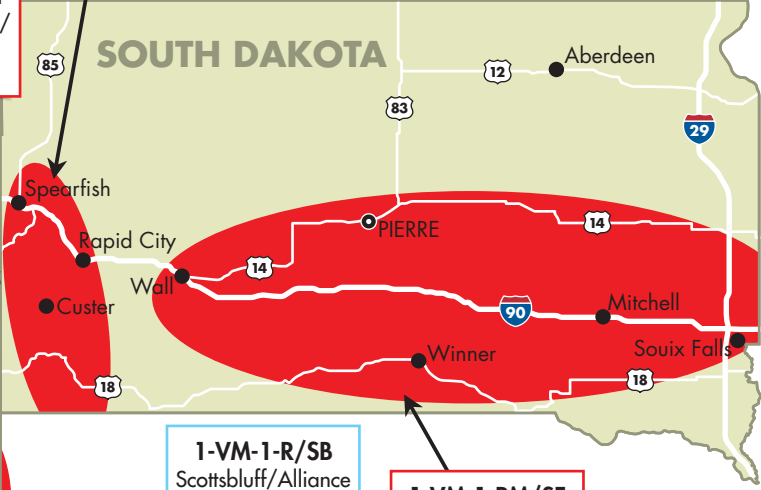

**MONTANA/WYOMING
SOUTH DAKOTA**
Effective January 1, 2023

1-VM-1-RM/M
Montana - 501 SITES

1-VM-1-RM/SD
South Dakota - 299 SITES

1-VM-1-RM/WY
Wyoming - 376 SITES

**SCAN CODE
AND VISIT OUR
DIGITAL DISPLAY**

1-VM-1-RM/MV
Missoula
72 SITES

1-VM-1-RM/GL
Glacier Route
89 SITES

1-VM-1-RM/HG
Helena/Great Falls
87 SITES

1-VM-1-RM/BU
Butte/I-15
62 SITES

1-VM-1-RM/BI
Billings
94 SITES

1-VM-1-RM/RC
Rapid City/
Black Hills Area
199 SITES

1-VM-1-RM/GT
Gillette/Sundance/
I-90 East
45 SITES

1-VM-1-RM/YL
Yellowstone
97 SITES

1-VM-1-RM/CD
Cody/Big Horn Basin
87 SITES

1-VM-1-RM/BS
Buffalo/Sheridan
42 SITES

1-VM-1-RM/CAS
Casper/Douglas
68 SITES

1-VM-1-R/SB
Scottsbluff/Alliance
46 SITES

1-VM-1-RM/SE
S.E. South Dakota
100 SITES

1-VM-1-RM/CL
Cheyenne/Laramie
63 SITES

1-VM-1-RM/DL
Lusk/Torrington
36 SITES

1-VM-2-N/SLC
Salt Lake City
194 SITES

1-VM-1-RM/ER
Evanston/Rock Springs
35 SITES