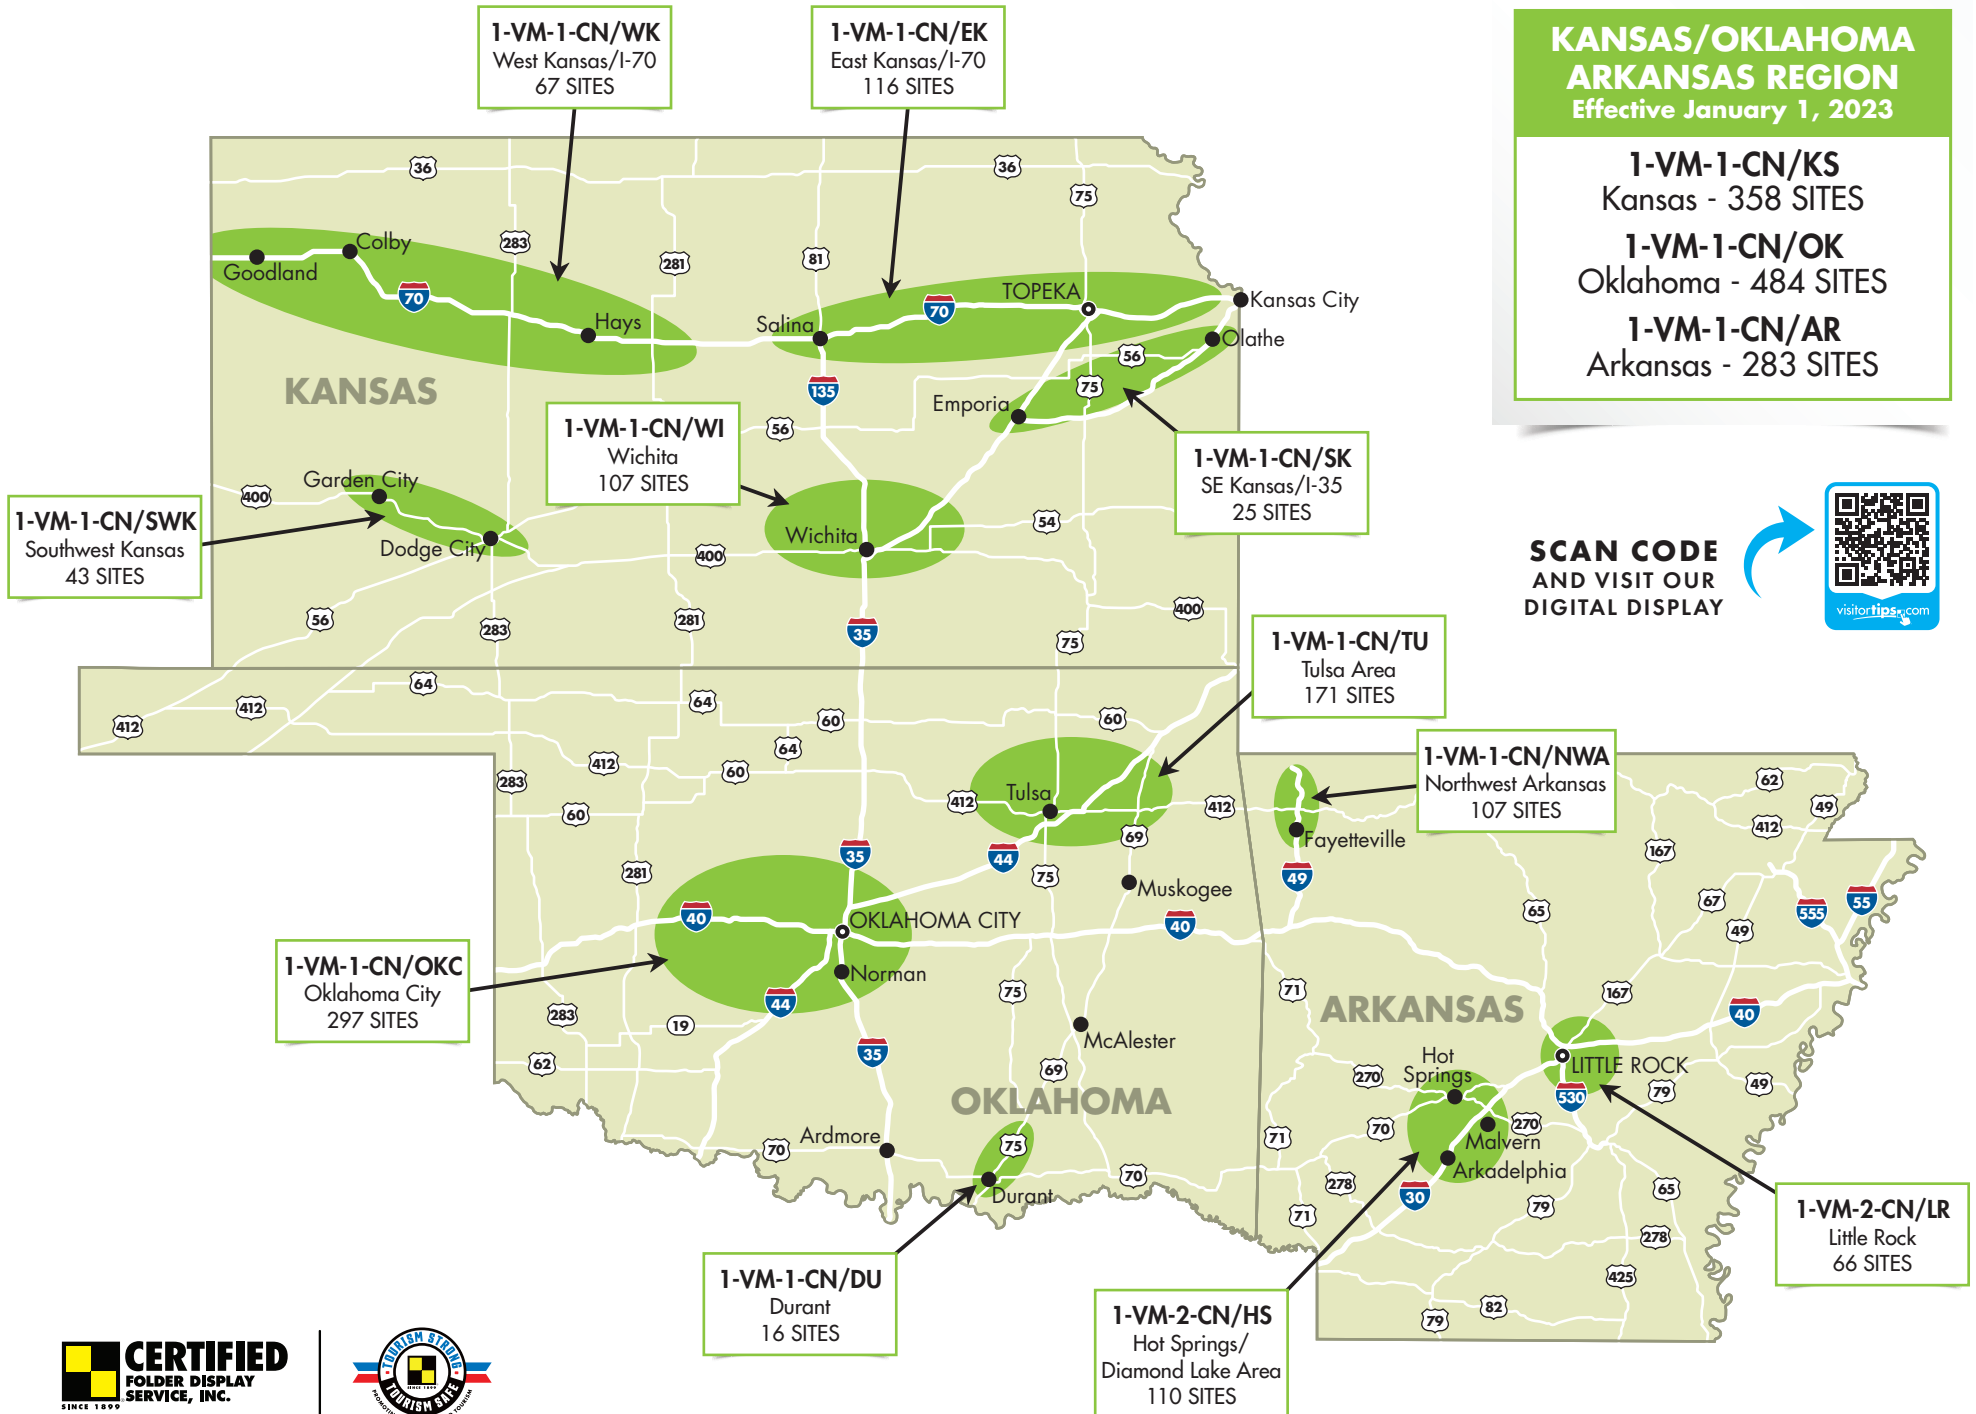

**KANSAS/OKLAHOMA
ARKANSAS REGION**
Effective January 1, 2023

1-VM-1-CN/KS
Kansas - 358 SITES

1-VM-1-CN/OK
Oklahoma - 484 SITES

1-VM-1-CN/AR
Arkansas - 283 SITES

**SCAN CODE
AND VISIT OUR
DIGITAL DISPLAY**