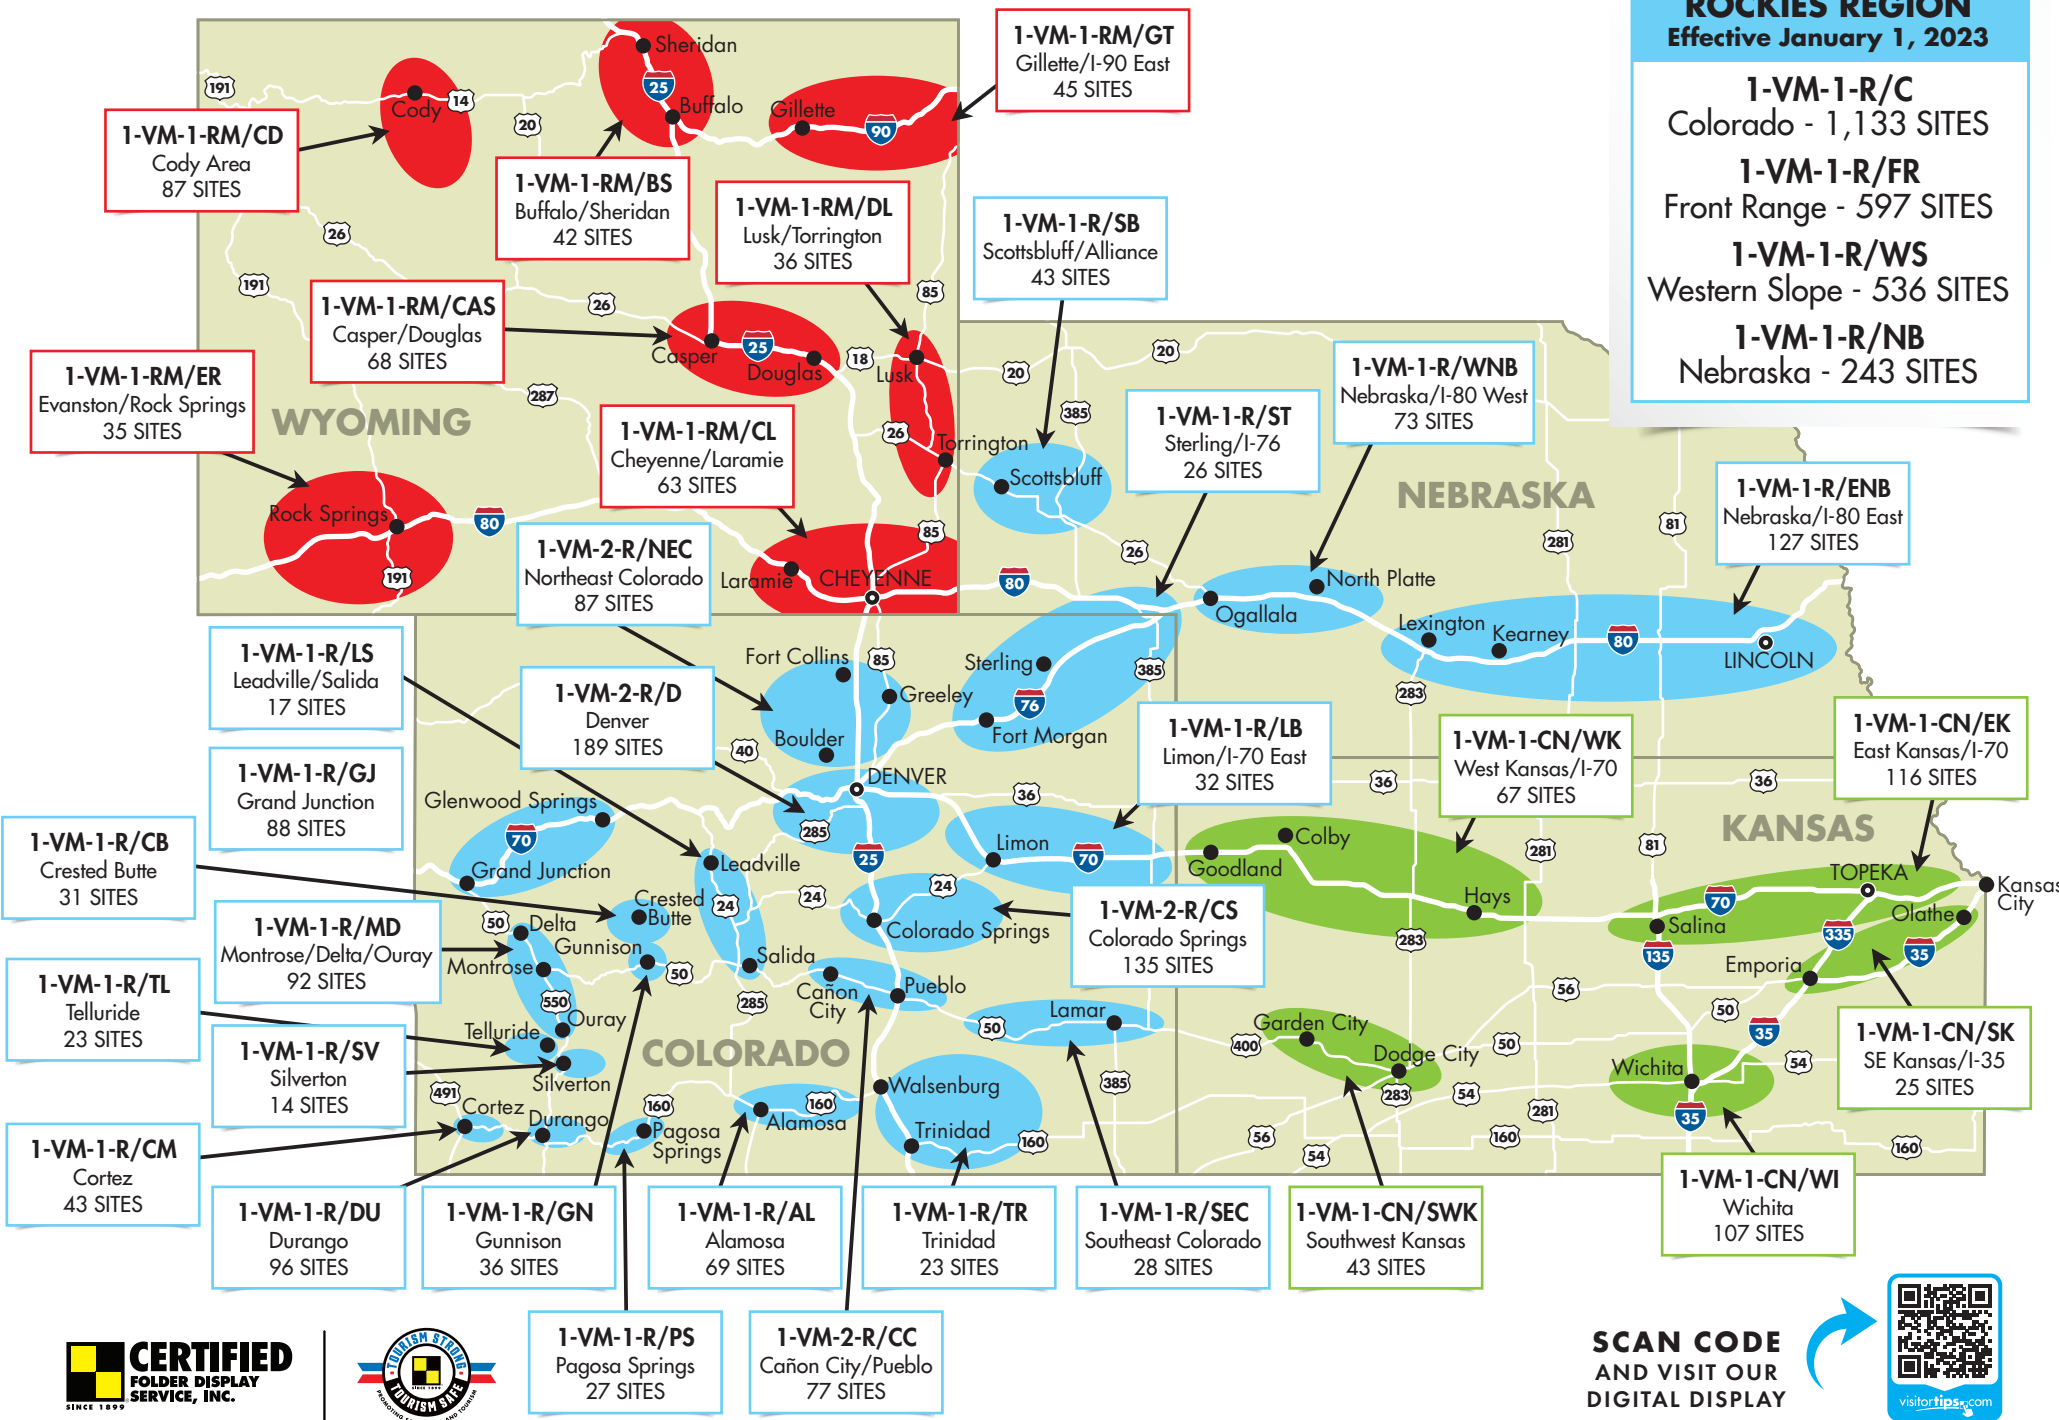

**ROCKIES REGION**  
Effective January 1, 2023

**1-VM-1-R/C**  
Colorado - 1,133 SITES

**1-VM-1-R/FR**  
Front Range - 597 SITES

**1-VM-1-R/WS**  
Western Slope - 536 SITES

**1-VM-1-R/NB**  
Nebraska - 243 SITES

**SCAN CODE**  
AND VISIT OUR  
DIGITAL DISPLAY