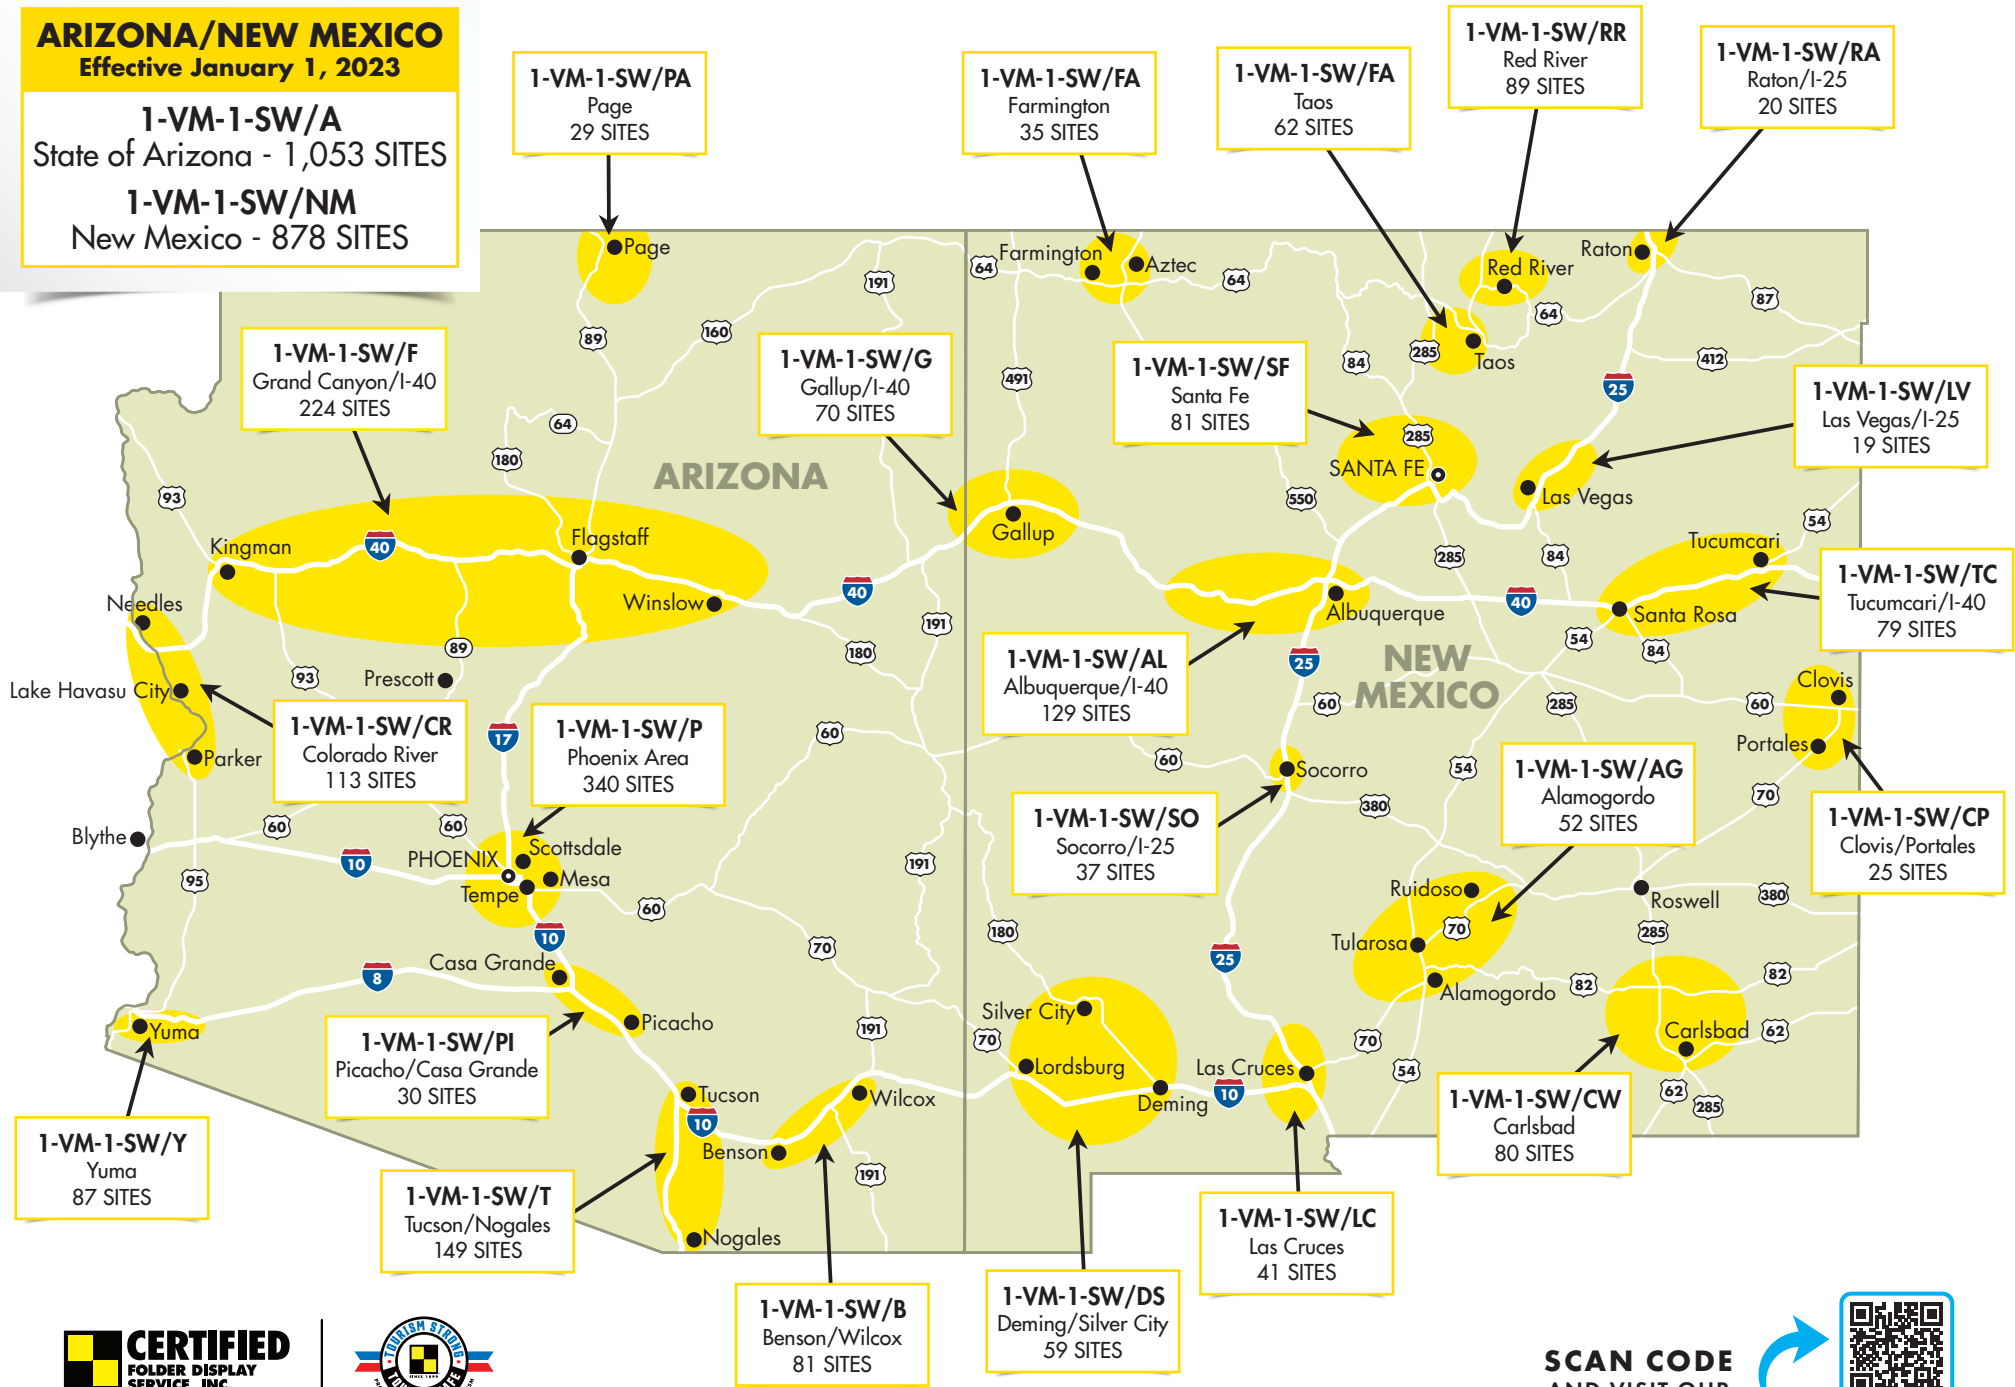

ARIZONA/NEW MEXICO

Effective January 1, 2023

1-VM-1-SW/A
State of Arizona - 1,053 SITES

1-VM-1-SW/NM
New Mexico - 878 SITES

SCAN CODE
AND VISIT OUR
DIGITAL DISPLAY