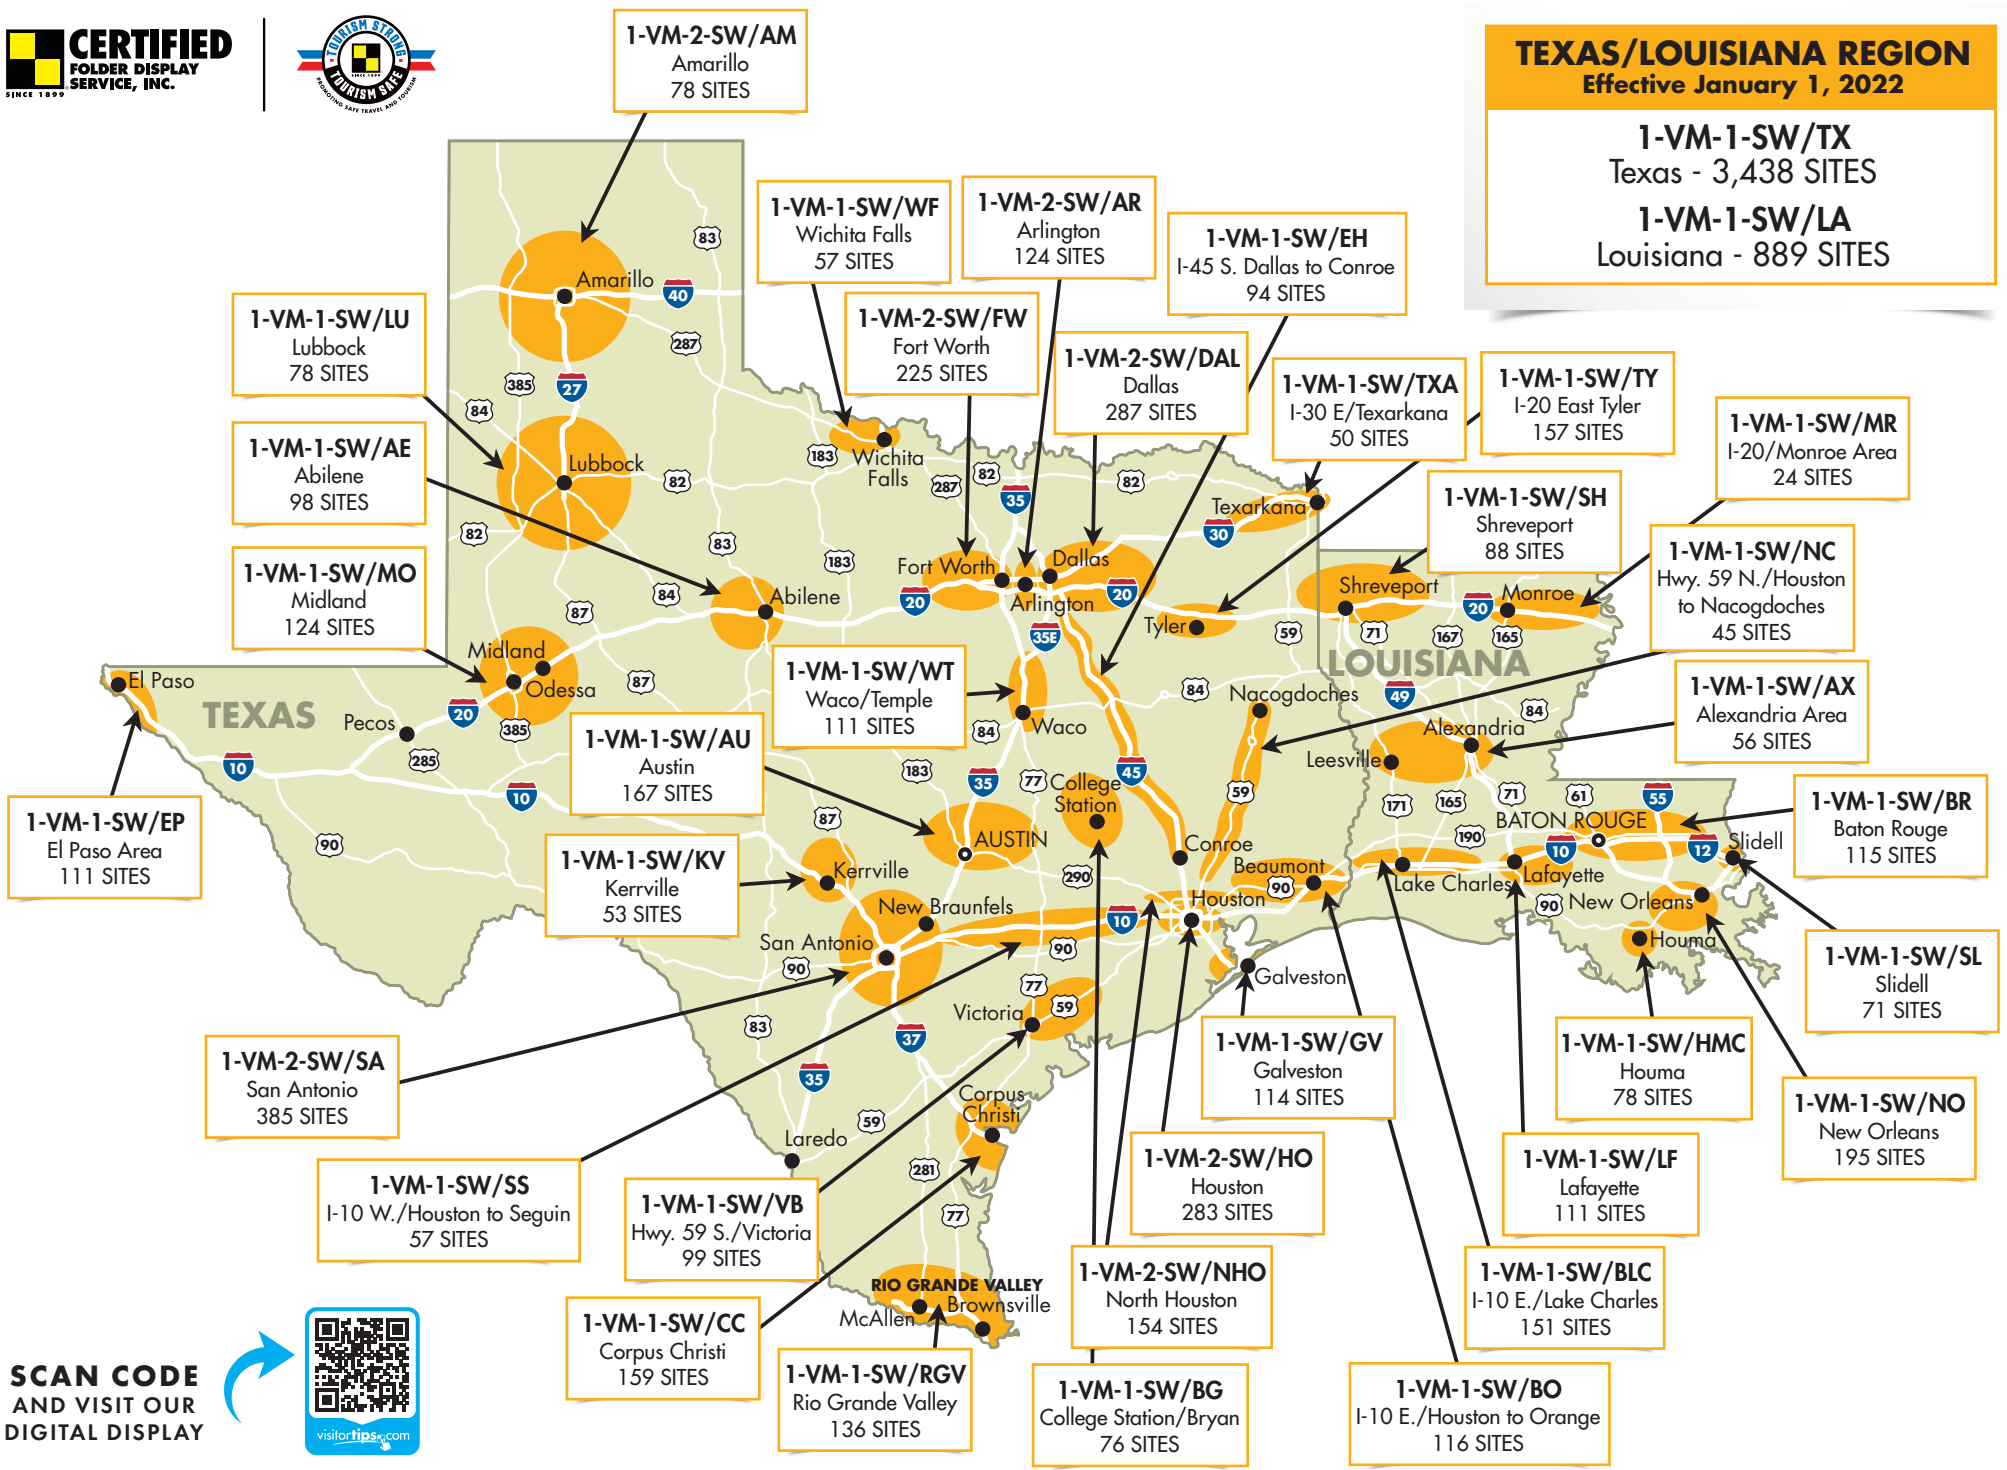

**TEXAS/LOUISIANA REGION**  
Effective January 1, 2022

**1-VM-1-SW/TX**  
Texas - 3,438 SITES

**1-VM-1-SW/LA**  
Louisiana - 889 SITES

**SCAN CODE**  
AND VISIT OUR  
DIGITAL DISPLAY