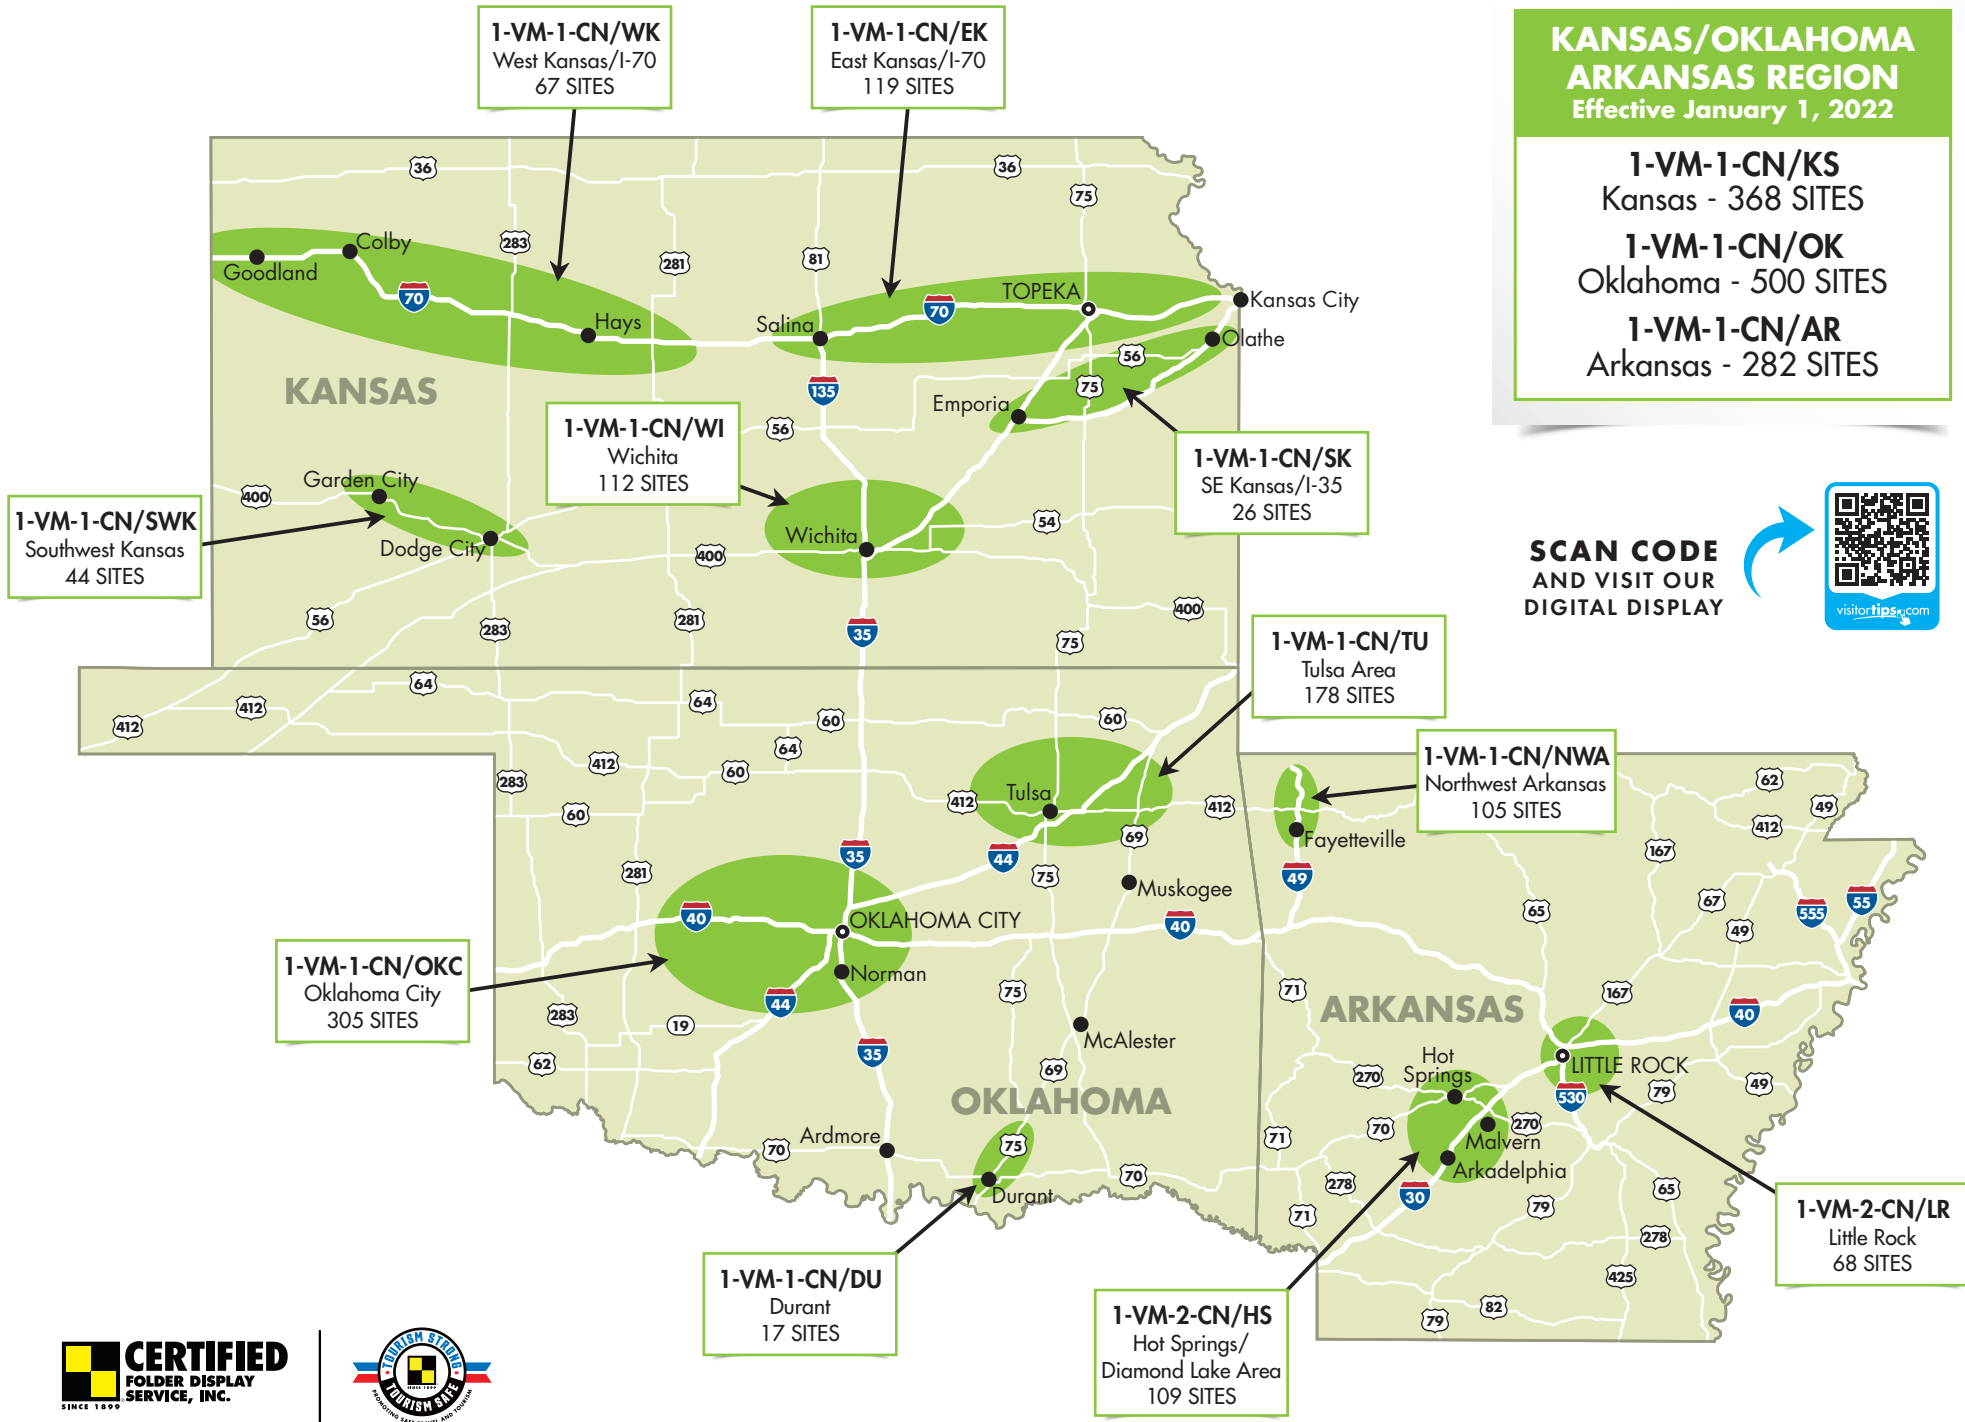

**KANSAS/OKLAHOMA  
ARKANSAS REGION**  
Effective January 1, 2022

**1-VM-1-CN/KS**  
Kansas - 368 SITES

**1-VM-1-CN/OK**  
Oklahoma - 500 SITES

**1-VM-1-CN/AR**  
Arkansas - 282 SITES

**SCAN CODE  
AND VISIT OUR  
DIGITAL DISPLAY**