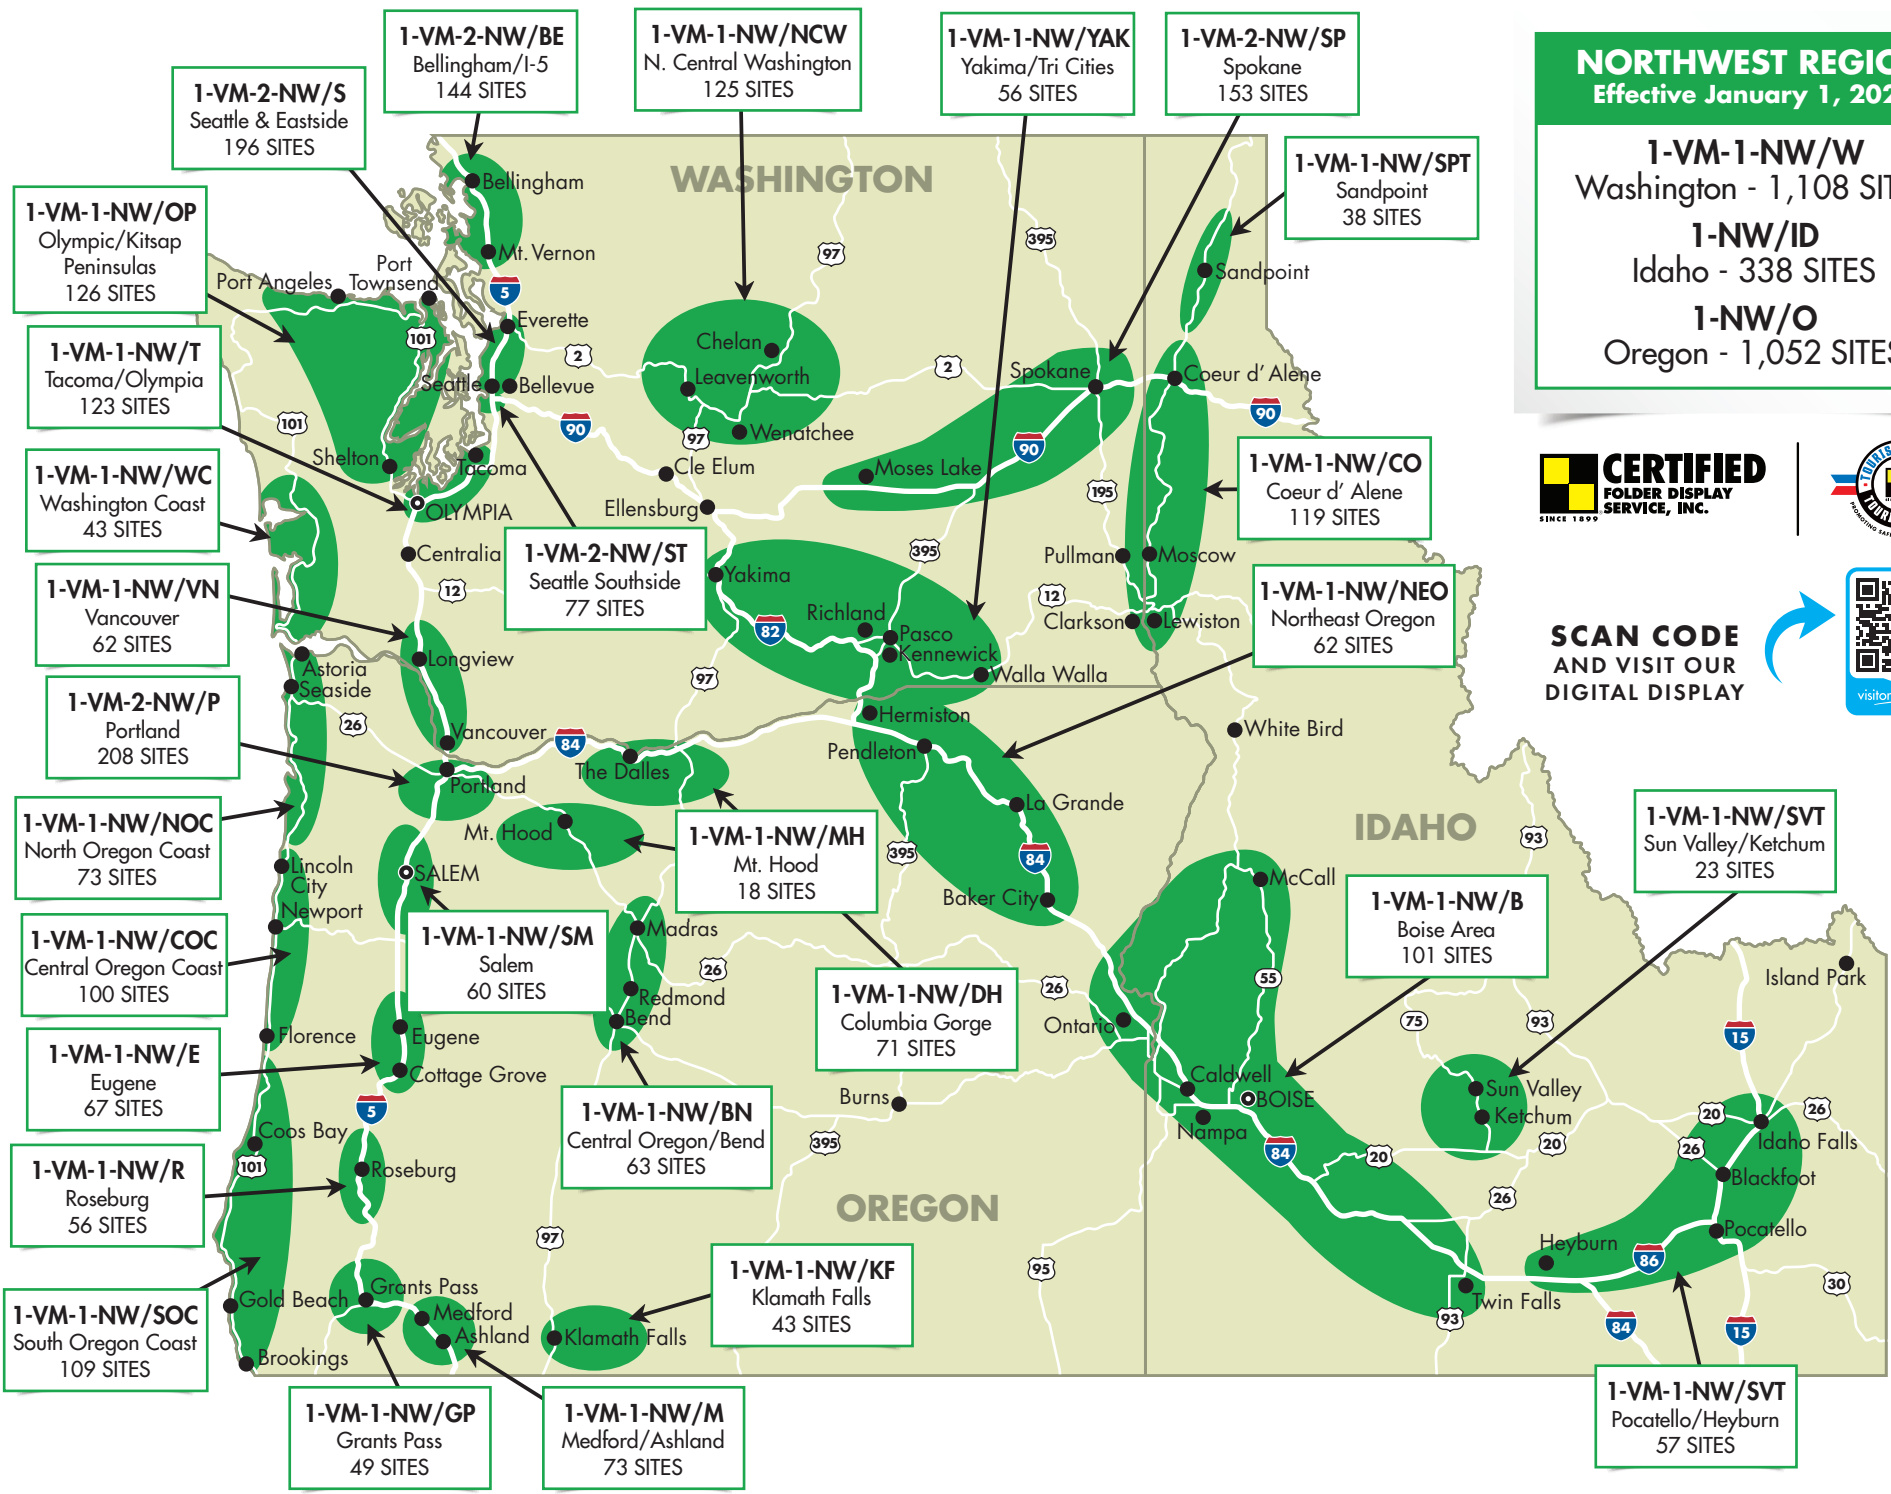

NORTHWEST REGION
Effective January 1, 2022

1-VM-1-NW/W
Washington - 1,108 SITES

1-NW/ID
Idaho - 338 SITES

1-NW/O
Oregon - 1,052 SITES

SCAN CODE
AND VISIT OUR
DIGITAL DISPLAY