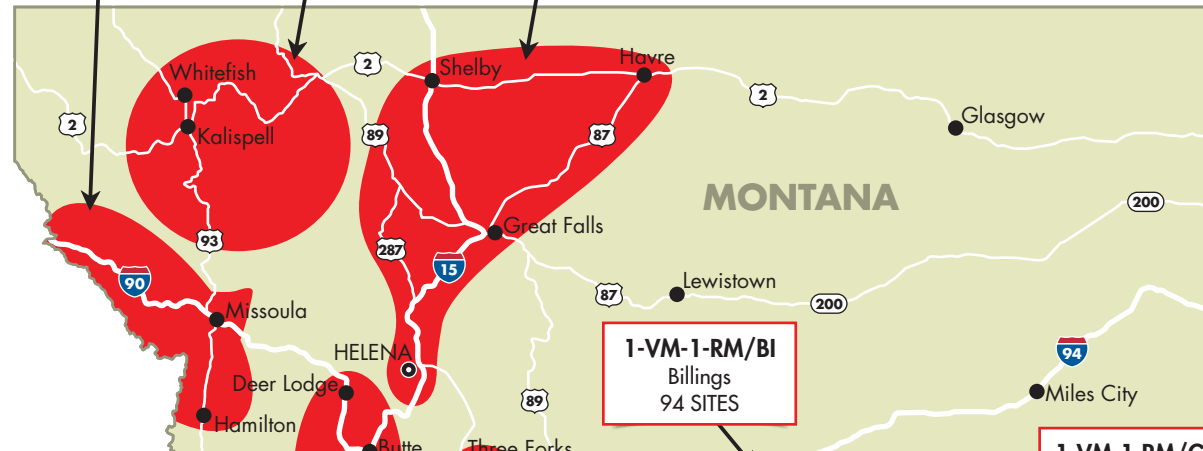

**MONTANA/WYOMING
SOUTH DAKOTA**
Effective January 1, 2022

1-VM-1-RM/M
Montana - 498 SITES

1-VM-1-RM/SD
South Dakota - 314 SITES

1-VM-1-RM/WY
Wyoming - 397 SITES

**SCAN CODE
AND VISIT OUR
DIGITAL DISPLAY**

1-VM-1-RM/MV
Missoula
74 SITES

1-VM-1-RM/GL
Glacier Route
91 SITES

1-VM-1-RM/HG
Helena/Great Falls
80 SITES

1-VM-1-RM/BU
Butte/I-15
63 SITES

1-VM-1-RM/BI
Billings
94 SITES

1-VM-1-RM/RC
Rapid City/
Black Hills Area
208 SITES

1-VM-1-RM/GT
Gillette/Sundance/
I-90 East
46 SITES

1-VM-1-RM/YL
Yellowstone
96 SITES

1-VM-1-RM/CD
Cody/Big Horn Basin
91 SITES

1-VM-1-RM/BS
Buffalo/Sheridan
48 SITES

1-VM-1-RM/CAS
Casper/Douglas
74 SITES

1-VM-2-N/SLC
Salt Lake City
197 SITES

1-VM-1-RM/ER
Evanston/Rock Springs
37 SITES

1-VM-1-RM/CL
Cheyenne/Laramie
66 SITES

1-VM-1-RM/DL
Lusk/Torrington
35 SITES

1-VM-1-R/SB
Scottsbluff/Alliance
46 SITES

1-VM-1-RM/SE
S.E. South Dakota
106 SITES