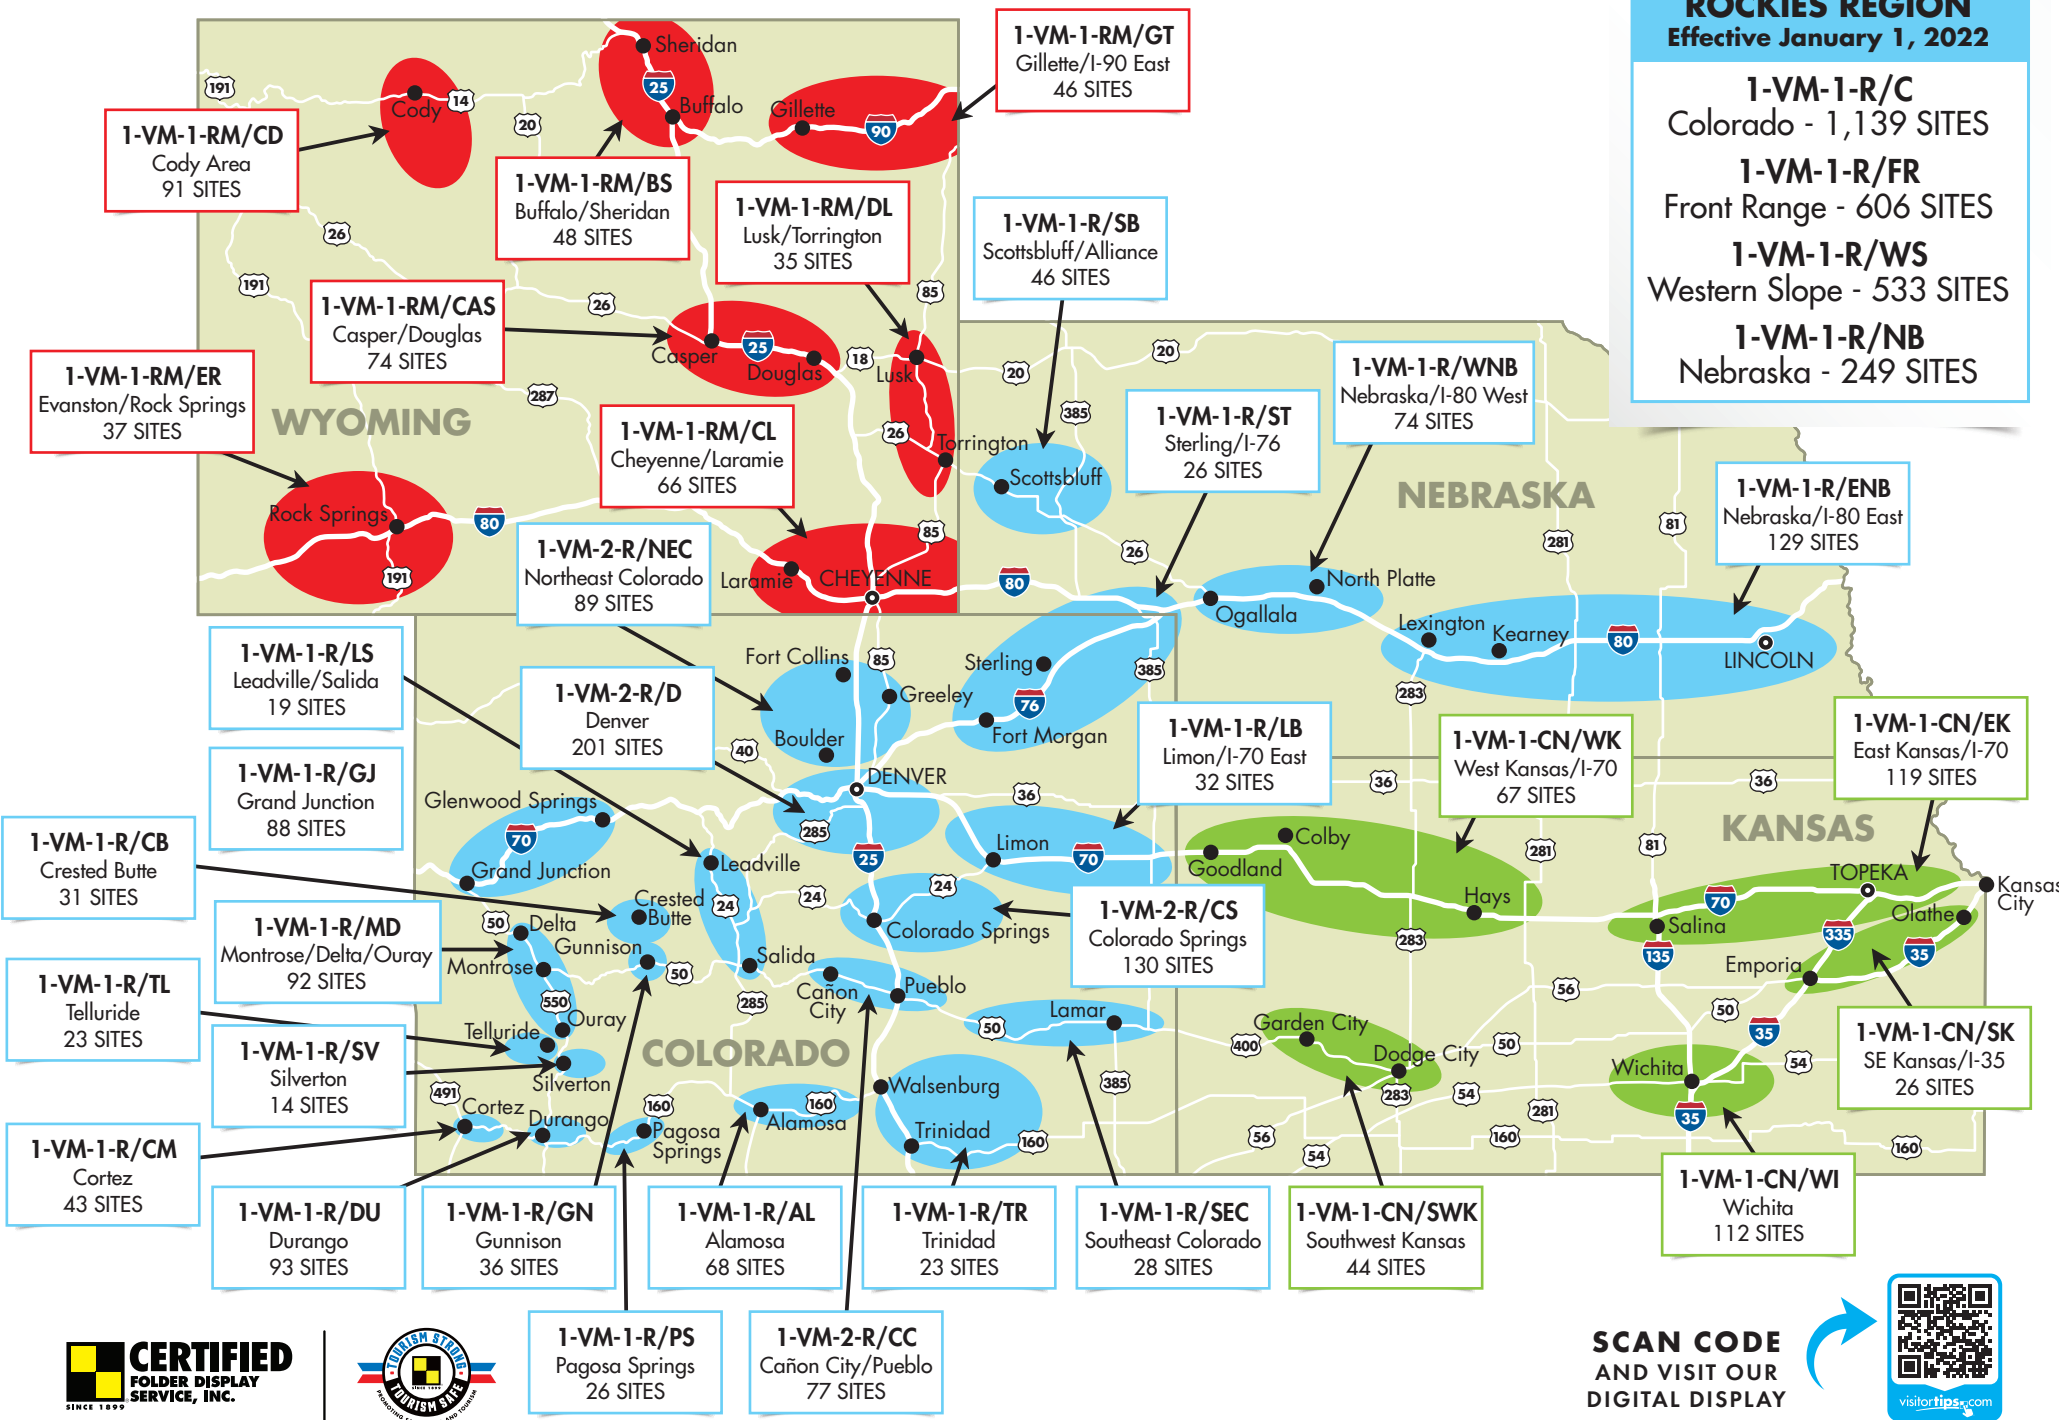

ROCKIES REGION
Effective January 1, 2022

1-VM-1-R/C
Colorado - 1,139 SITES

1-VM-1-R/FR
Front Range - 606 SITES

1-VM-1-R/WS
Western Slope - 533 SITES

1-VM-1-R/NB
Nebraska - 249 SITES

SCAN CODE
AND VISIT OUR
DIGITAL DISPLAY