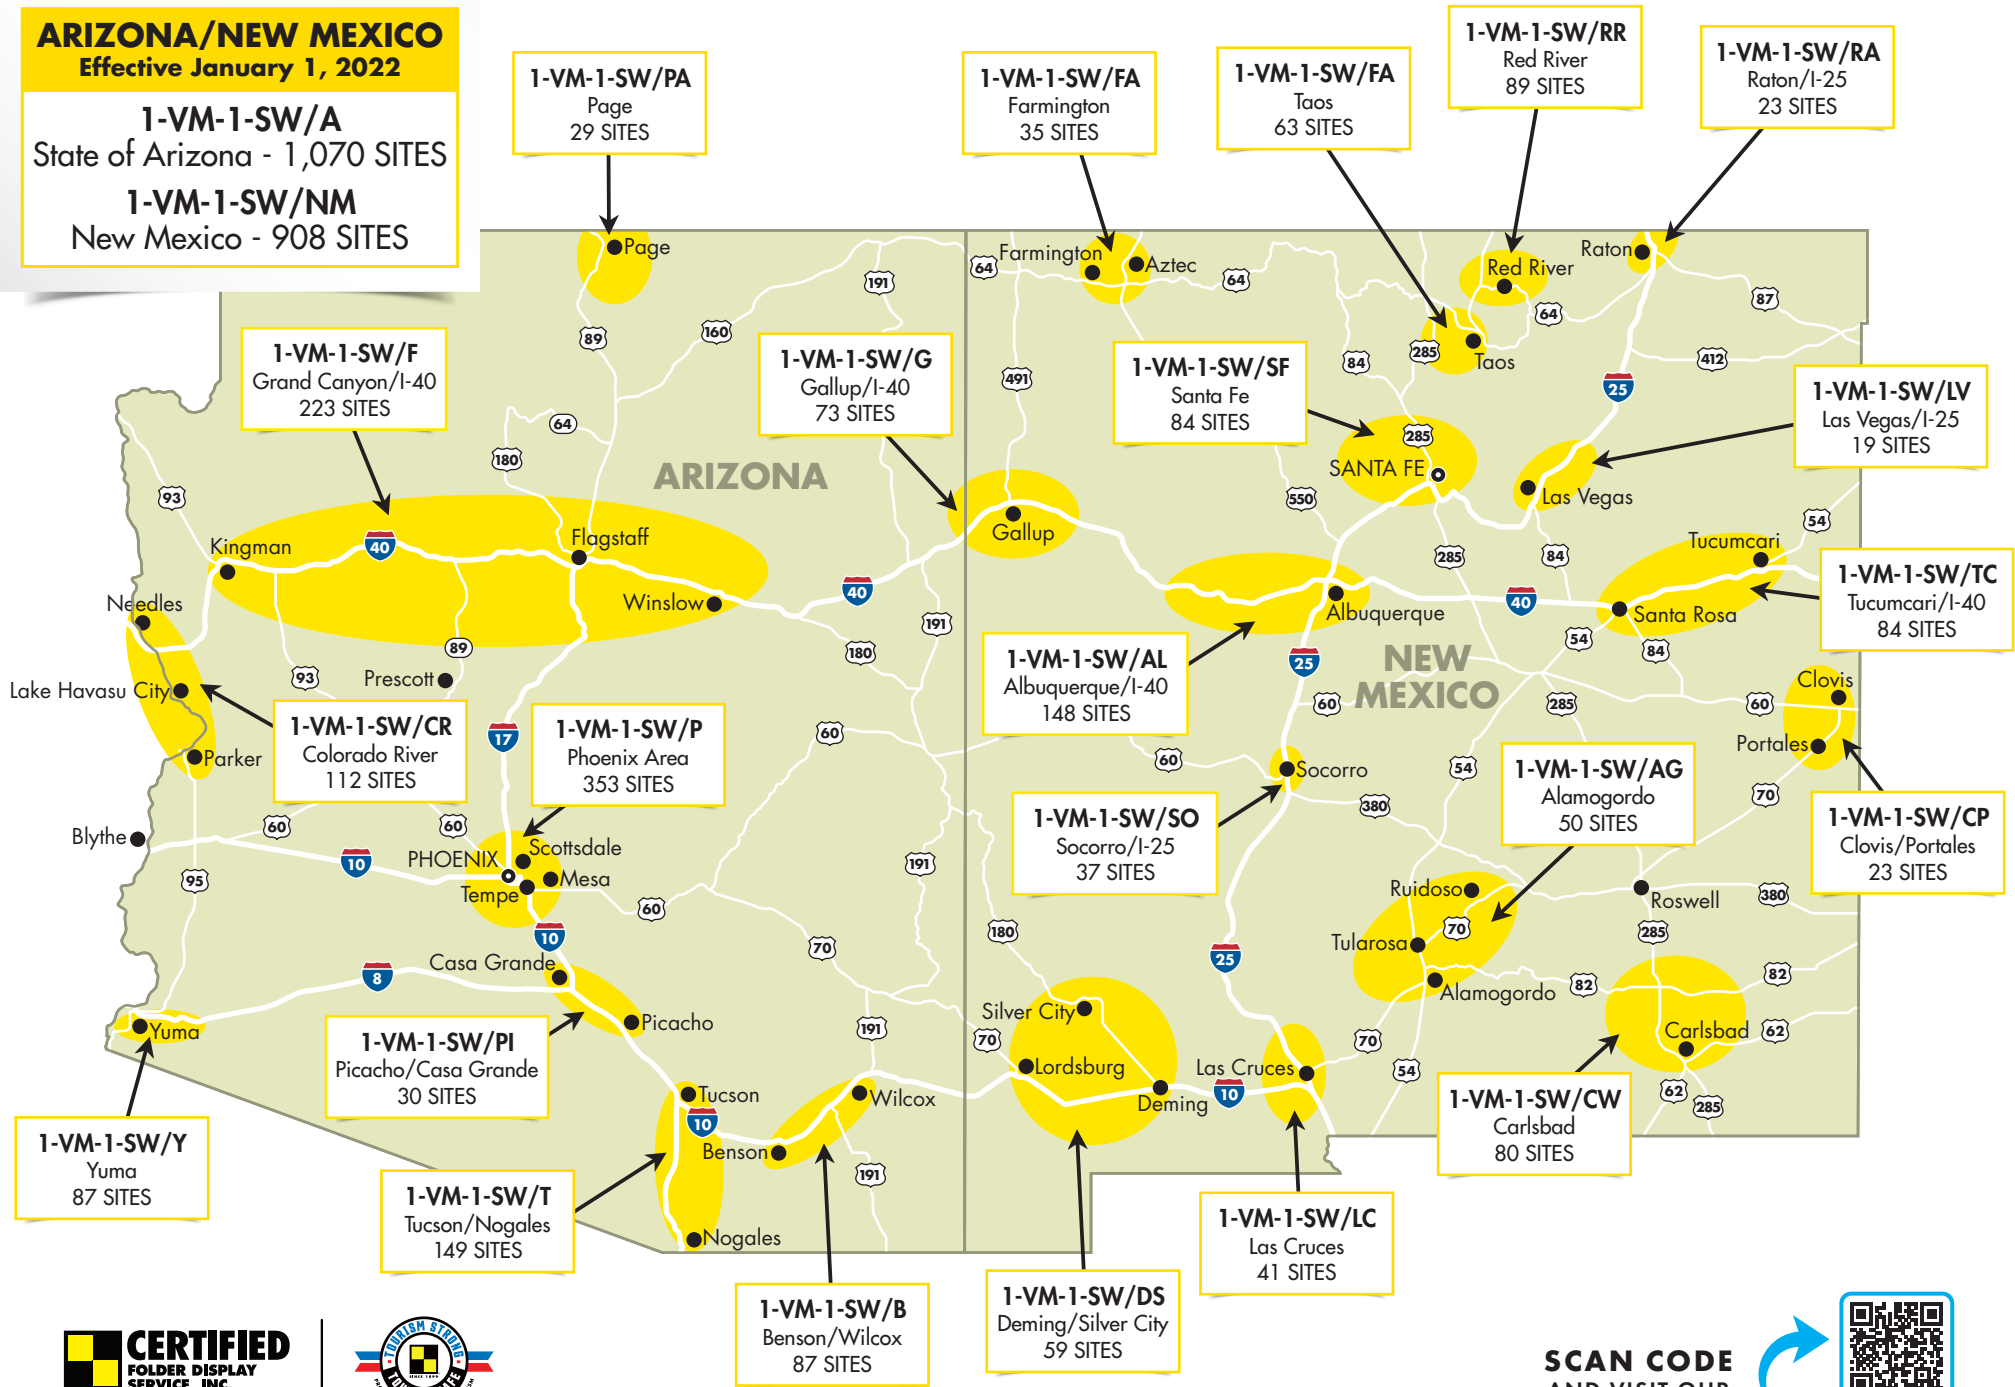

# ARIZONA/NEW MEXICO

Effective January 1, 2022

**1-VM-1-SW/A**  
State of Arizona - 1,070 SITES

**1-VM-1-SW/NM**  
New Mexico - 908 SITES

SCAN CODE  
AND VISIT OUR  
DIGITAL DISPLAY

visitortips.com