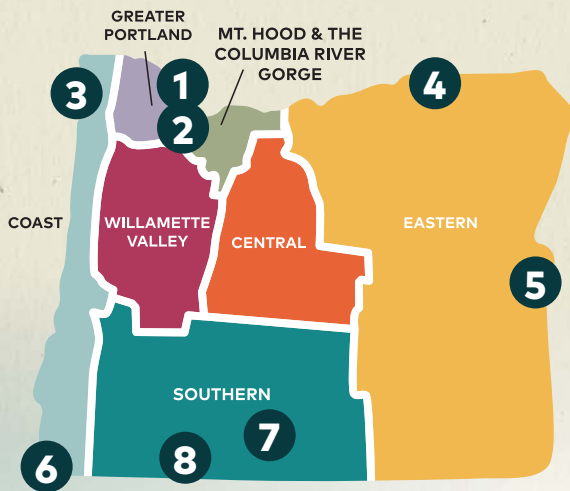

Did you know that Oregon's Welcome Centers assist over 200,000 visitors annually?
Display your brochure or visitor guide at one or more of the seven OREGON WELCOME CENTERS at high-traffic gateways to the state!

- 1 Portland Intl. Airport
- 2 Portland Intl. Airport Car Rental Facility
- 3 Seaside
- 4 Boardman
- 5 Ontario
- 6 Brookings
- 7 Klamath Falls
- 8 Ashland

TRAVEL OREGON

ONLINE

TRAVEL BROCHURES

visitortips.com

Find Fun Things to See and Do in the US, Canada and Mexico

DOWNLOAD FREE APP

Scan this QR Code

Available on the App Store | Get it on Google play

DOWNLOAD FREE APP AND REGISTER TO WIN AN iPad

@VisitorTips

Participation is **FREE** for all Oregon Welcome Center Marketing clients.

FREE CONTENT INCLUDES:

Brochure Image • Company Description • Location Map
Contact Information • Web and Social Media Links

800-799-7373 | CertifiedFolder.com

DISTRIBUTION PROGRAMS

OREGON WELCOME CENTERS

TRAVEL OREGON

Portland Intl. Airport

Portland Intl. Airport Car Rental Facility

Seaside

Boardman

Ontario

Brookings

Klamath Falls

Ashland

OREGON DISTRICT SALES OFFICE
12314 NE Whitaker Portland, Oregon 97230 503-252-2570

EFFECTIVE JANUARY 1, 2022