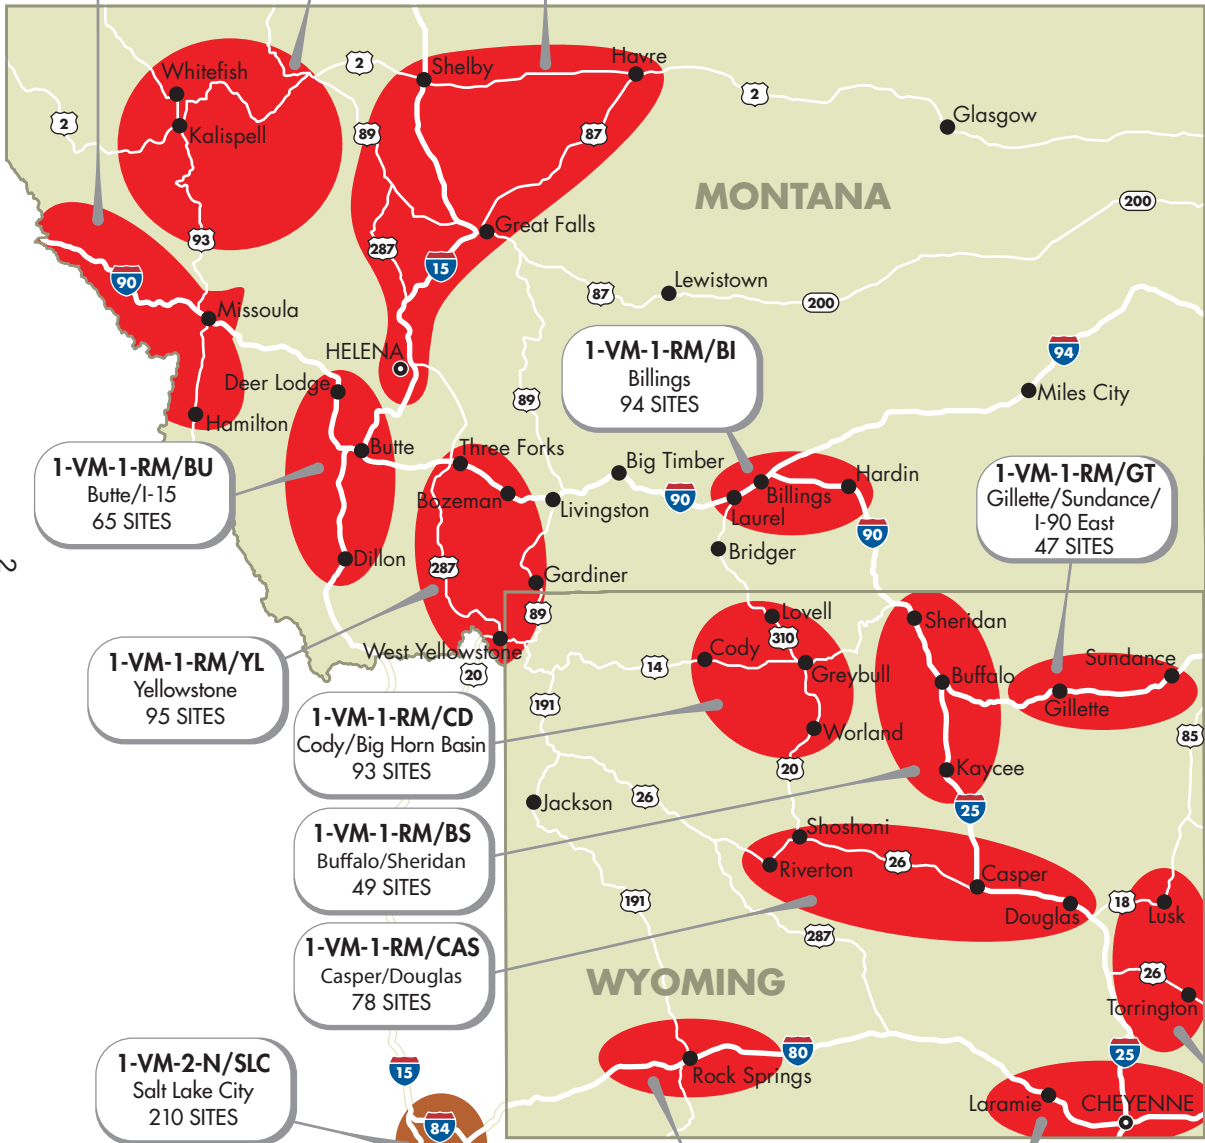

1-VM-1-RM/MV
Missoula
81 SITES

1-VM-1-RM/GL
Glacier Route
96 SITES

1-VM-1-RM/HG
Helena/Great Falls
96 SITES

**MONTANA/WYOMING/
SOUTH DAKOTA**
Effective January 1, 2020

1-VM-1-RM/M
Montana - 527 Sites

1-VM-1-RM/SD
South Dakota - 342 Sites

1-VN-1-RM/WY
Wyoming - 413 Sites

1-VM-1-RM/RC
Rapid City/
Black Hills Area
236 SITES