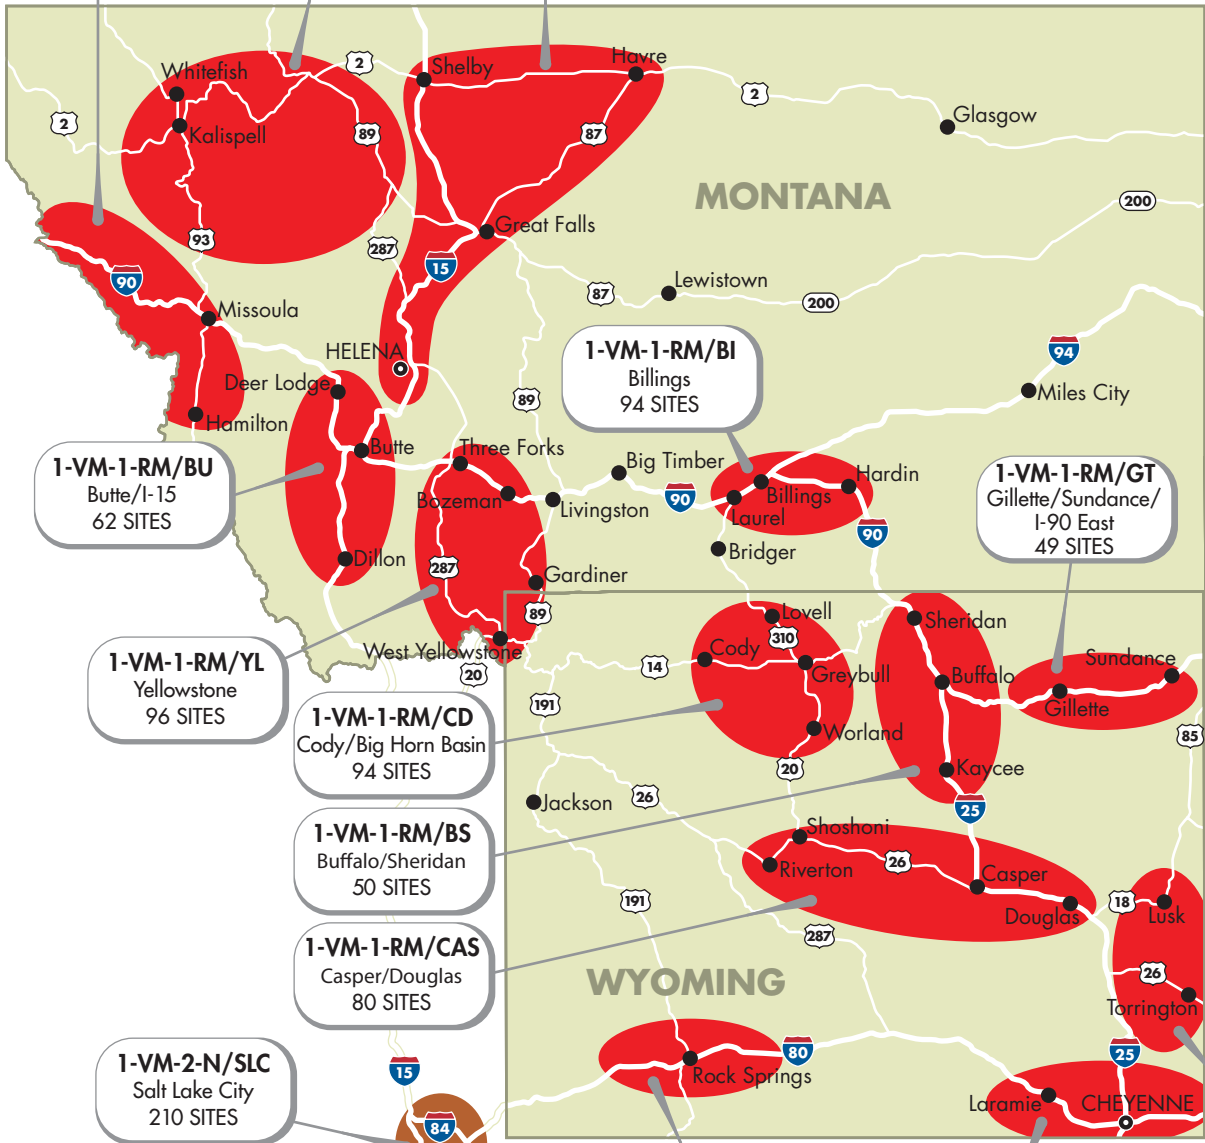

**1-VM-1-RM/MV**  
Missoula  
83 SITES

**1-VM-1-RM/GL**  
Glacier Route  
96 SITES

**1-VM-1-RM/HG**  
Helena/Great Falls  
98 SITES

**MONTANA/WYOMING/  
SOUTH DAKOTA**  
Effective January 1, 2019

**1-VM-1-RM/M**  
Montana - 529 Sites

**1-VN-1-RM/WY**  
Wyoming - 430 Sites

**1-VM-1-RM/SD**  
South Dakota - 348 Sites

**1-VM-1-RM/RC**  
Rapid City/  
Black Hills Area  
239 SITES