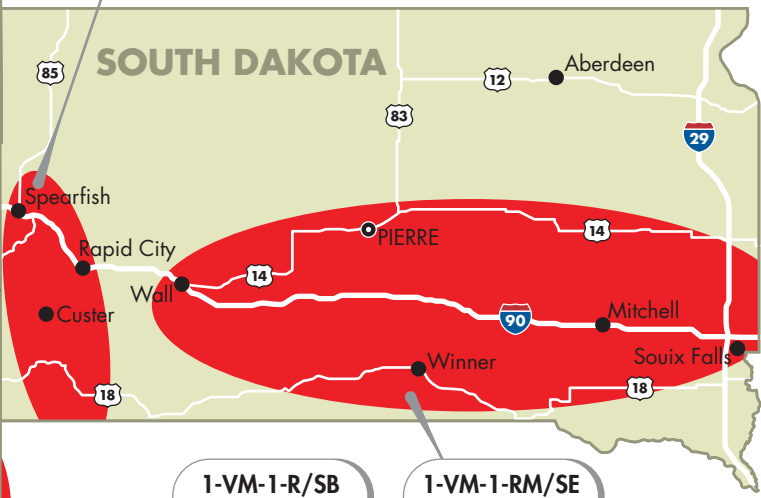

1-VM-1-RM/MV
Missoula
88 SITES

1-VM-1-RM/GL
Glacier Route
99 SITES

1-VM-1-RM/HG
Helena/Great Falls
98 SITES

**MONTANA/WYOMING/
SOUTH DAKOTA**
Effective January 1, 2018

1-VM-1-RM/M
Montana - 540 Sites

1-VN-1-RM/WY
Wyoming - 431 Sites

1-VM-1-RM/SD
South Dakota - 347 Sites

1-VM-1-RM/RC
Rapid City/
Black Hills Area
233 SITES

1-VM-1-RM/DL
Lusk/Torrington
41 SITES

1-VM-1-RM/ER
Evanston/Rock Springs
43 SITES

1-VM-1-RM/CL
Cheyenne/Laramie
78 SITES