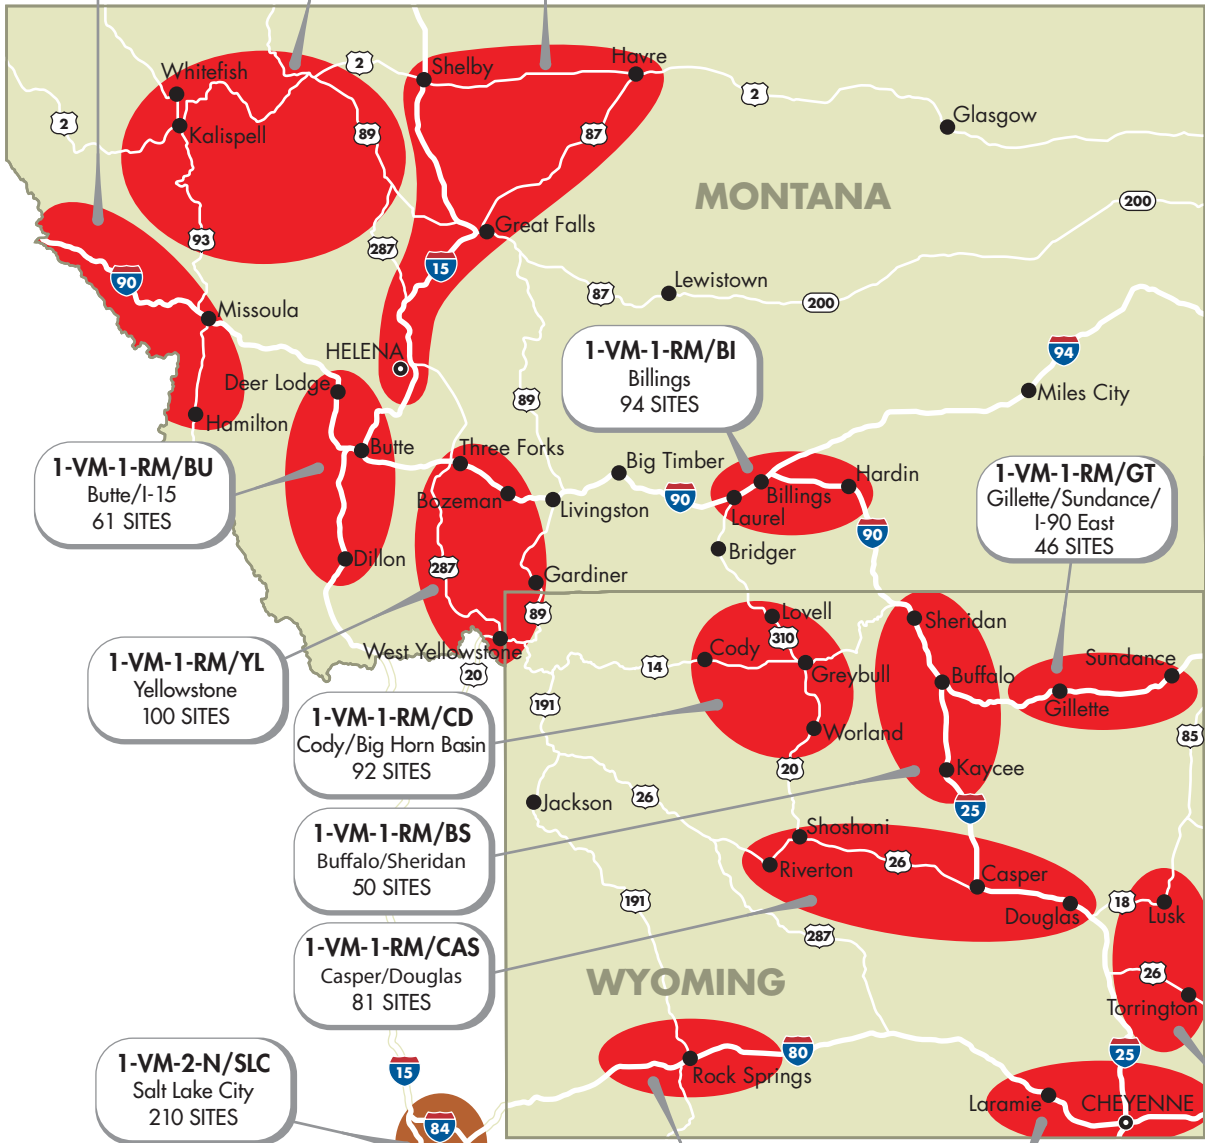

1-VM-1-RM/MV
Missoula
88 SITES

1-VM-1-RM/GL
Glacier Route
99 SITES

1-VM-1-RM/HG
Helena/Great Falls
98 SITES

**MONTANA/WYOMING/
SOUTH DAKOTA**
Effective January 1, 2018

1-VM-1-RM/M
Montana - 540 Sites

1-VN-1-RM/WY
Wyoming - 431 Sites

1-VM-1-RM/SD
South Dakota - 347 Sites

1-VM-1-RM/RC
Rapid City/
Black Hills Area
233 SITES

1-VM-1-RM/DL
Lusk/Torrington
41 SITES

1-VM-1-RM/ER
Evanston/Rock Springs
43 SITES

1-VM-1-RM/CL
Cheyenne/Laramie
78 SITES