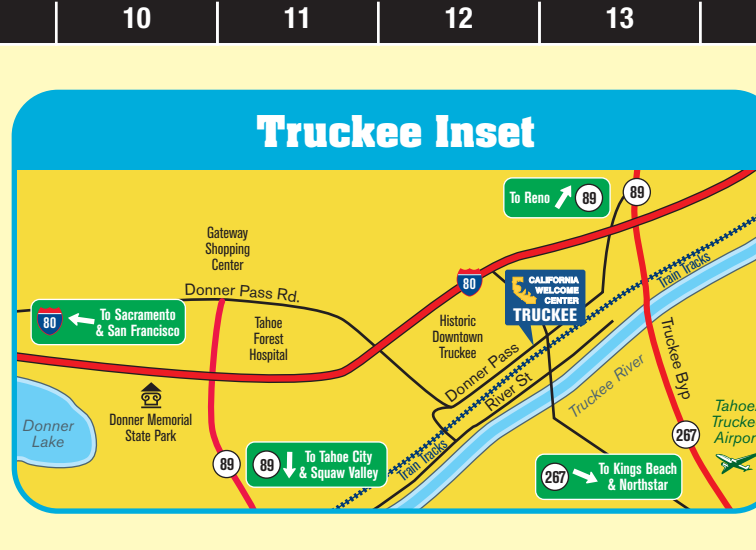

FREE RENTALS AND LESSONS

When you purchase an all-mountain lift ticket on a General Admission Day, ages 13-69 receive a standard ski or snowboard rental and a 2-hour group lesson at any level, at a additional cost.

Visit: sugarbowl.com/more

SAVE BIG
UP TO 30% OFF DAY TICKETS

No points, no calculations, no complications... Simply join the Alpine Club and save.

YEAH, WE DIG IT TOO!

SkiAlpine.com/club

GRANLIBAKKEN
CONFERENCE CENTER & LODGE-LAKE TAHOE

SLEIGH RIDES
in North Lake Tahoe

BONUS COUPON $5 OFF
Multiple Day Midweek Package Rental

$2 OFF
Multiple Day Weekend Package Rental

$3 OFF
One Day Package Rental

775-588-2953
www.sleighride.com