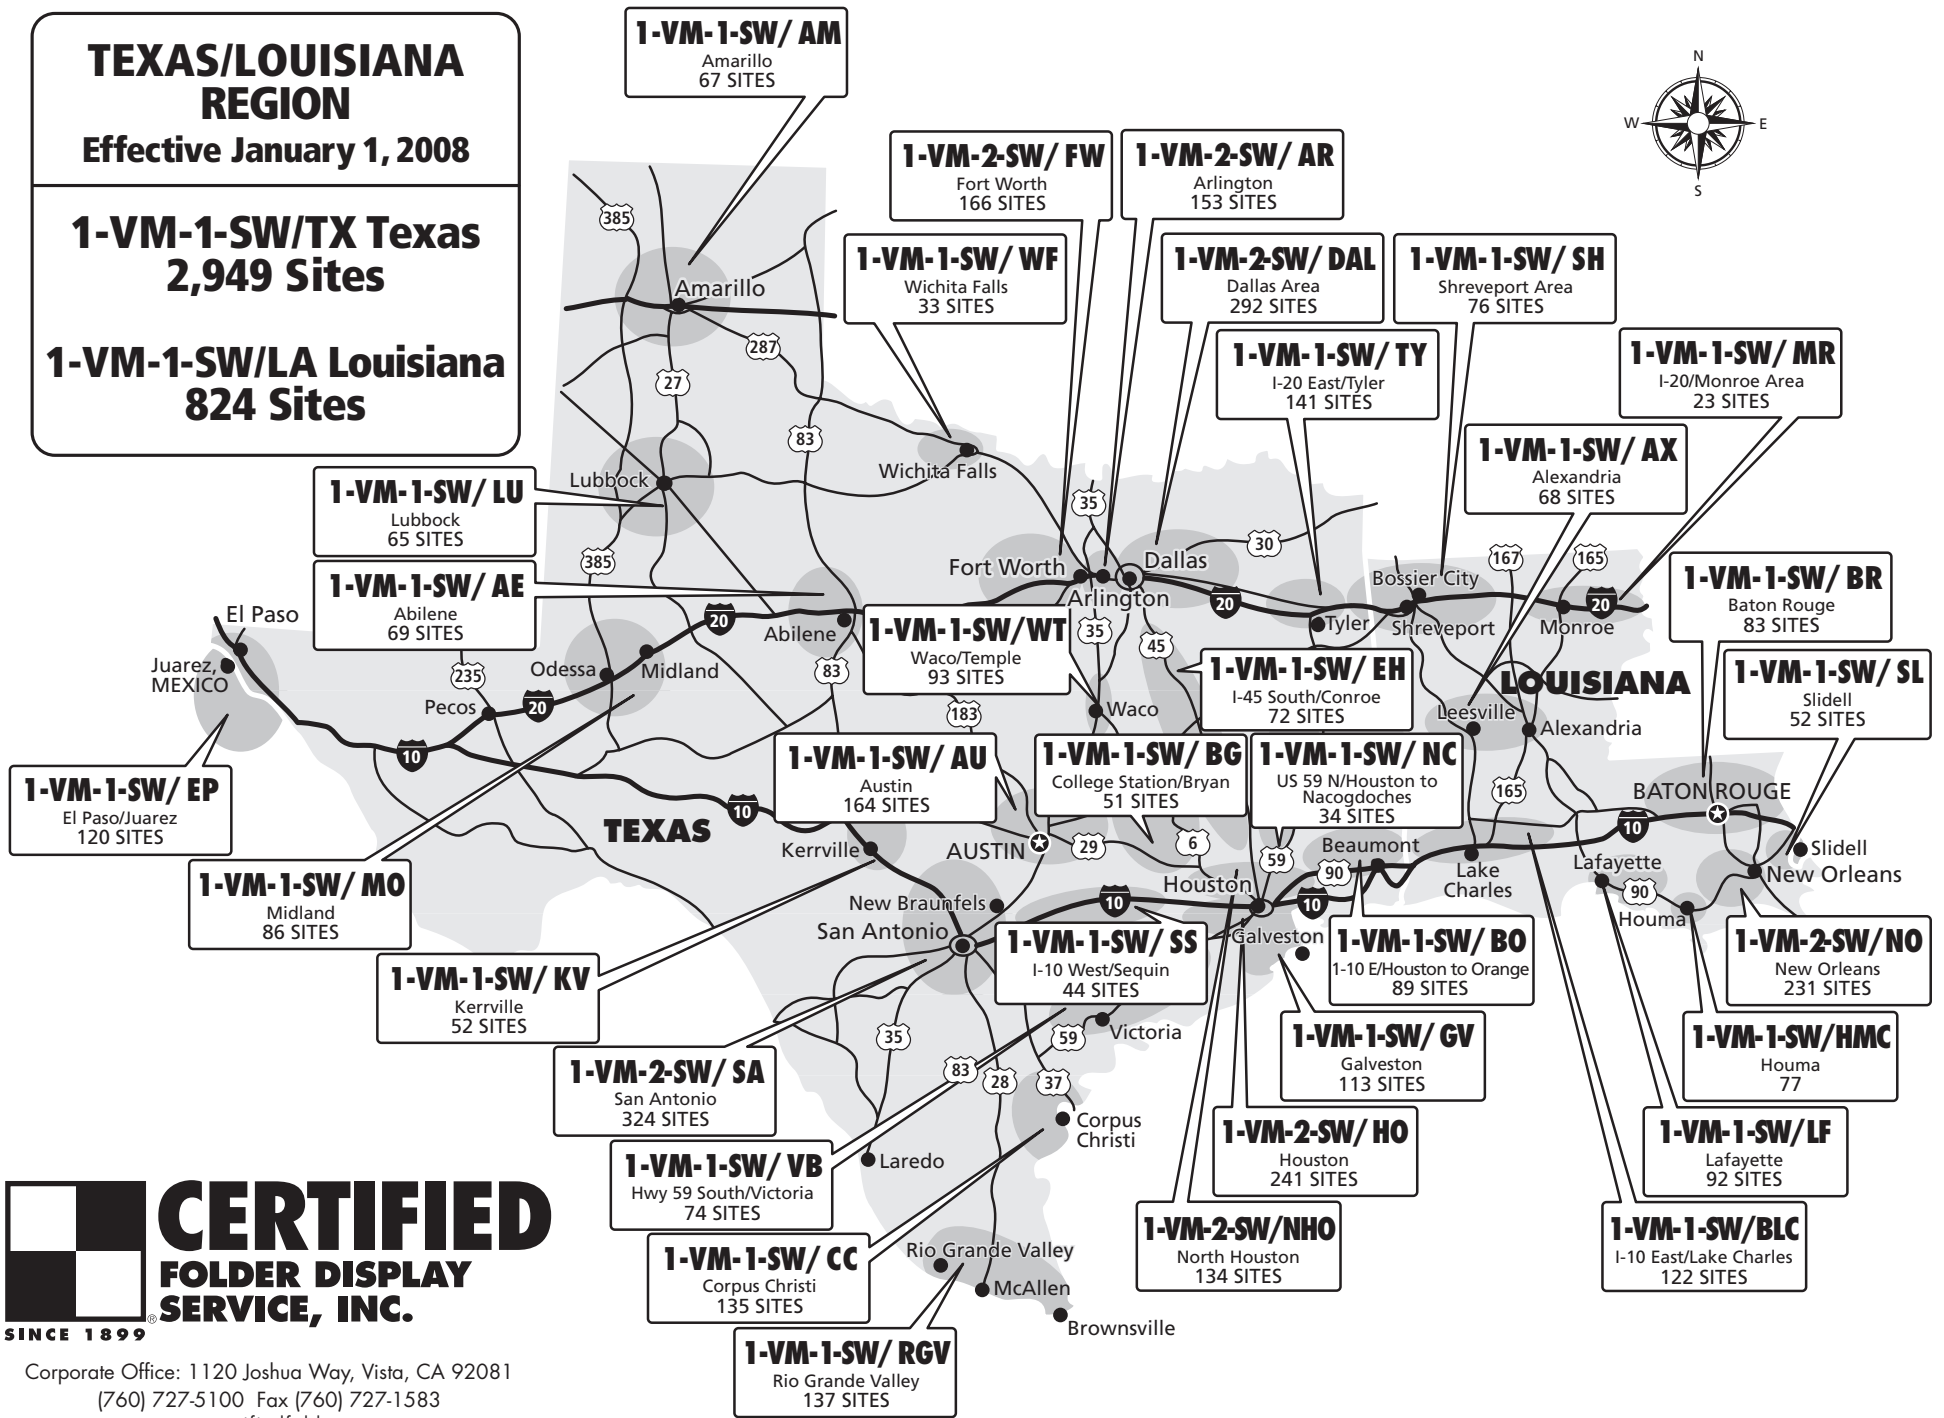

TEXAS/LOUISIANA REGION

Effective January 1, 2008

1-VM-1-SW/TX Texas
2,949 Sites

1-VM-1-SW/LA Louisiana
824 Sites

Corporate Office: 1120 Joshua Way, Vista, CA 92081
 (760) 727-5100 Fax (760) 727-1583
www.certifiedfolder.com