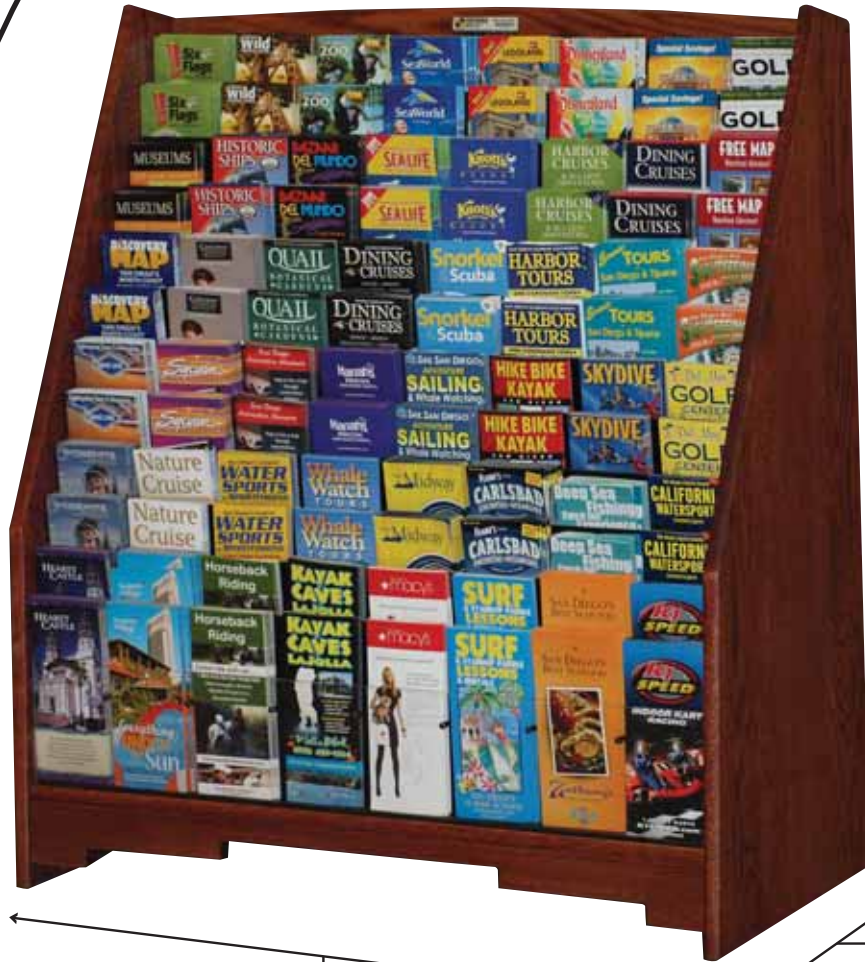

OPTIONS

COLOR OPTIONS

Custom Top / Bottom Detail (CT)

Available on DFL and HFL rack models - order code CT

HEIGHT 42"

WIDTH 37.5"

DEPTH 18"

> Model Shown **HFL - 96 (CT)** (Mahogany)

96 Brochure Pockets

Magazine Add-A-Rack

Available sizes: 3, 4, 5, 6, 8, 10 pockets

Brochure Add-A-Rack

Available sizes: 6, 8, 10 pockets

Decorative Side Panel Detail (DS)

Available on HFL and HFM rack models - order code DS